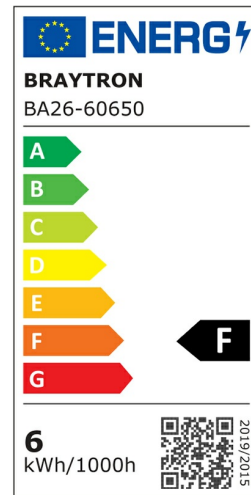

PRODUCT DATASHEET

MODEL NO BA26-60650

DESCRIPTION BRY-ADVANCE-6W-GU10-38D-DIM-3000K-LED BULB

General Characteristics

Model No	:	BA26-60650
Main Family	:	Bulbs & Tubes
Sub Family	:	GU10 Bulbs
Type	:	GU10
Lamp Shape	:	Directional
Dimmable	:	Dimmable
Light Source	:	LED
Socket	:	GU10
Warranty	:	2 years
Class	:	Class II
IP	:	IP20

Electrical Characteristics

Lifetime	:	20000 h
Voltage	:	220-240V
Power Factor	:	>0,7
Material	:	PBT
Working Temperature	:	-20 C+40 C
Frequency	:	50-60 Hz
Current	:	36 mA

Package Informations

N.W.	:	2,80 kgs
G.W.	:	4,45 kgs
PCS/CTN	:	100 pcs
Length	:	535 mm
Width	:	280 mm
Height	:	150 mm
EAN	:	5949097728273

Product Characteristics

Wattage	:	6 w
Color Temperature	:	3000K
Quse Lumen	:	450 lm
Color Rendering Index (CRI)	:	>80
Energy Efficiency Level	:	F
Beam Angle	:	38° Degrees
Equivalent	:	70 w
Color Category	:	Warm White

Dimensions & Weight

Diameter	:	50 mm
P. Height	:	56 mm
Weight	:	28 gr