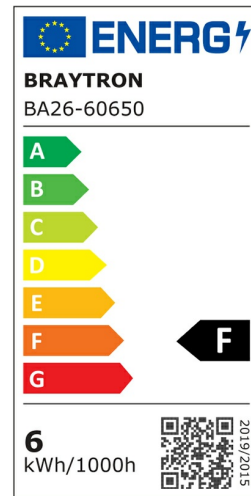

Braytron

PRODUCT DATASHEET

MODEL NO BA26-60650

DESCRIPTION BRY-ADVANCE-6W-GU10-38D-DIM-3000K-LED BULB

BRAYTRON SRL

Bulavardul Iuliu Maniu, Nr.616, Sector 6, 061129, Bucuresti-ROMANIA

info@braytron.com

www.braytron.com

General Characteristics

Model No	:	BA26-60650
Main Family	:	Bulbs & Tubes
Sub Family	:	GU10 Bulbs
Type	:	GU10
Lamp Shape	:	Directional
Dimmable	:	Dimmable
Light Source	:	LED
Socket	:	GU10
Warranty	:	2 years
Class	:	Class II
IP	:	IP20

Electrical Characteristics

Lifetime	:	20000 h
Voltage	:	220-240V
Power Factor	:	>0,7
Material	:	PBT
Working Temperature	:	-20 C+40 C
Frequency	:	50-60 Hz
Current	:	36 mA

Package Informations

N.W.	:	2,80 kgs
G.W.	:	4,45 kgs
PCS/CTN	:	100 pcs
Length	:	535 mm
Width	:	280 mm
Height	:	150 mm
EAN	:	5949097728273

Product Characteristics

Wattage	:	6 w
Color Temperature	:	3000K
Quse Lumen	:	450 lm
Color Rendering Index (CRI)	:	>80
Energy Efficiency Level	:	F
Beam Angle	:	38° Degrees
Equivalent	:	70 w
Color Category	:	Warm White