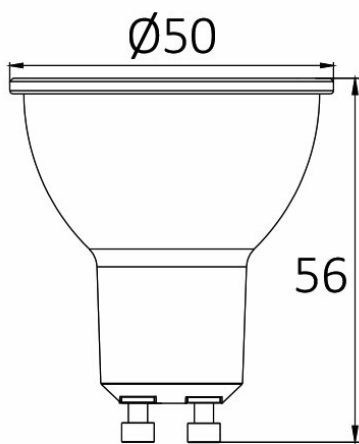

PRODUCT DATASHEET

MODEL NO BA26-60650

DESCRIPTION BRY-ADVANCE-6W-GU10-38D-DIM-3000K-LED BULB

General Characteristics

Model No	:	BA26-60650
Main Family	:	Bulbs & Tubes
Sub Family	:	GU10 Bulbs
Type	:	GU10
Lamp Shape	:	Directional
Dimmable	:	Dimmable
Light Source	:	LED
Socket	:	GU10
Warranty	:	2 years
Class	:	Class II
IP	:	IP20

Electrical Characteristics

Lifetime	:	20000 h
Voltage	:	220-240V
Power Factor	:	>0,7
Material	:	PBT
Working Temperature	:	-20 C+40 C
Frequency	:	50-60 Hz
Current	:	36 mA

Package Informations

N.W.	:	2,80 kgs
G.W.	:	4,45 kgs
PCS/CTN	:	100 pcs
Length	:	535 mm
Width	:	280 mm
Height	:	150 mm
EAN	:	5949097728273

Product Characteristics

Wattage	:	6 w
Color Temperature	:	3000K
Quse Lumen	:	450 lm
Color Rendering Index (CRI)	:	>80
Energy Efficiency Level	:	F
Beam Angle	:	38° Degrees
Equivalent	:	70 w
Color Category	:	Warm White

Dimensions & Weight

Diameter	:	50 mm
P. Height	:	56 mm
Weight	:	28 gr