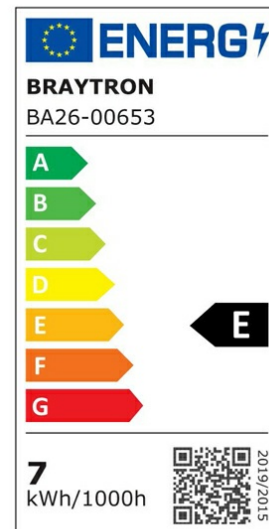

## PRODUCT DATASHEET

MODEL NO BA26-00653

DESCRIPTION BRY-PREMIUM-6,5W-GU10-38D-6500K-LED BULB

### General Characteristics

Model No	:	BA26-00653
Main Family	:	Bulbs & Tubes
Sub Family	:	GU10 Bulbs
Type	:	GU10
Lamp Shape	:	Directional
Dimmable	:	Not-Dimmable
Light Source	:	LED
Socket	:	GU10
Warranty	:	2 years
Class	:	Class II
IP	:	IP20

### Product Characteristics

Wattage	:	6,5 w
Color Temperature	:	6500K
Quse Lumen	:	630 lm
Color Rendering Index (CRI)	:	>80
Energy Efficiency Level	:	E
Beam Angle	:	38° Degrees
Equivalent	:	70 w
Color Category	:	Cool White

### Dimensions & Weight

Diameter	:	50 mm
P. Height	:	56 mm
Weight	:	31 gr