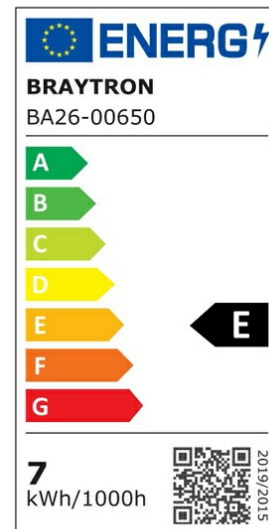

## PRODUCT DATASHEET

MODEL NO BA26-00650

DESCRIPTION BRY-PREMIUM-6,5W-GU10-38D-3000K-LED BULB

### General Characteristics

Model No	:	BA26-00650
Main Family	:	Bulbs & Tubes
Sub Family	:	GU10 Bulbs
Type	:	GU10
Lamp Shape	:	Directional
Dimmable	:	Not-Dimmable
Light Source	:	LED
Socket	:	GU10
Warranty	:	2 years
Class	:	Class II
IP	:	IP20

### Product Characteristics

Wattage	:	6,5 w
Color Temperature	:	3000K
Quse Lumen	:	630 lm
Color Rendering Index (CRI)	:	>80
Energy Efficiency Level	:	E
Beam Angle	:	38° Degrees
Equivalent	:	70 w
Color Category	:	Warm White

### Dimensions & Weight

Diameter	:	50 mm
P. Height	:	56 mm
Weight	:	31 gr