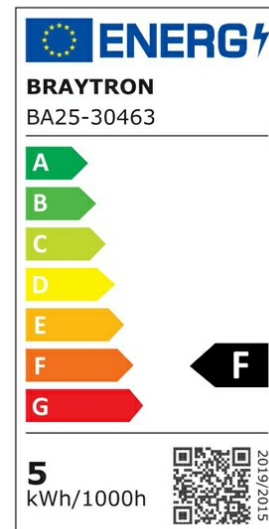

PRODUCT DATASHEET

MODEL NO BA25-30463

DESCRIPTION BRY-ADVANCE-4,5W-GU5.3-38D-12VDC-6500K-LED BULB

General Characteristics

Model No	:	BA25-30463
Main Family	:	Bulbs & Tubes
Sub Family	:	MR16 Bulbs
Type	:	GU5.3
Lamp Shape	:	Directional
Dimmable	:	Not-Dimmable
Light Source	:	LED
Socket	:	GU5.3
Warranty	:	2 years
Class	:	Class II
IP	:	IP20

Electrical Characteristics

Lifetime	:	15000 h
Voltage	:	12VAC
Power Factor	:	>0,5
Material	:	PBT
Working Temperature	:	-20 C+40 C
Current	:	47 mA

Package Informations

N.W.	:	2,40 kgs
G.W.	:	3,65 kgs
PCS/CTN	:	100 pcs
Length	:	535 mm
Width	:	280 mm
Height	:	150 mm
EAN	:	5949097723452

Product Characteristics

Wattage	:	4,5 w
Color Temperature	:	6500K
Quse Lumen	:	360 lm
Color Rendering Index (CRI)	:	>80
Energy Efficiency Level	:	F
Beam Angle	:	38° Degrees
Equivalent	:	50 w
Color Category	:	Cool White

Dimensions & Weight

Diameter	:	50 mm
P. Height	:	48 mm
Weight	:	24 gr