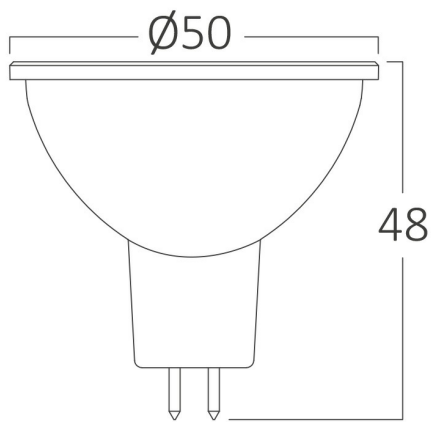

PRODUCT DATASHEET

MODEL NO BA25-30463

DESCRIPTION BRY-ADVANCE-4,5W-GU5.3-38D-12VDC-6500K-LED BULB

General Characteristics

Model No	:	BA25-30463
Main Family	:	Bulbs & Tubes
Sub Family	:	MR16 Bulbs
Type	:	GU5.3
Lamp Shape	:	Directional
Dimmable	:	Not-Dimmable
Light Source	:	LED
Socket	:	GU5.3
Warranty	:	2 years
Class	:	Class II
IP	:	IP20

Electrical Characteristics

Lifetime	:	15000 h
Voltage	:	12VAC
Power Factor	:	>0,5
Material	:	PBT
Working Temperature	:	-20 C+40 C
Current	:	47 mA

Package Informations

N.W.	:	2,40 kgs
G.W.	:	3,65 kgs
PCS/CTN	:	100 pcs
Length	:	535 mm
Width	:	280 mm
Height	:	150 mm
EAN	:	5949097723452

Product Characteristics

Wattage	:	4,5 w
Color Temperature	:	6500K
Quse Lumen	:	360 lm
Color Rendering Index (CRI)	:	>80
Energy Efficiency Level	:	F
Beam Angle	:	38° Degrees
Equivalent	:	50 w
Color Category	:	Cool White

Dimensions & Weight

Diameter	:	50 mm
P. Height	:	48 mm
Weight	:	24 gr