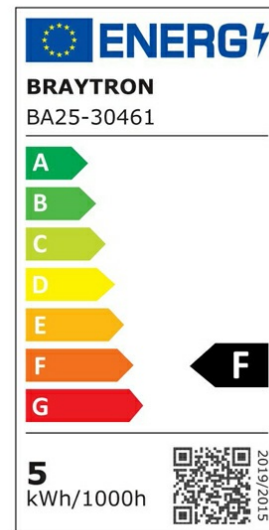

Braytron

PRODUCT DATASHEET

MODEL NO BA25-30461

DESCRIPTION BRY-ADVANCE-4,5W-GU5.3-38D-12VDC-4000K-LED BULB

BRAYTRON SRL

Bulavardul iuliu maniu, Nr.616, Sector 6, 061129, Bucuresti-ROMANIA

info@braytron.com

www.braytron.com