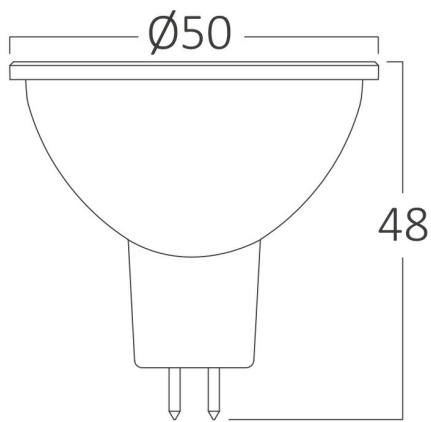

PRODUCT DATASHEET

MODEL NO BA25-30460

DESCRIPTION BRY-ADVANCE-4,5W-GU5.3-38D-12VDC-3000K-LED BULB

General Characteristics

Model No	:	BA25-30460
Main Family	:	Bulbs & Tubes
Sub Family	:	MR16 Bulbs
Type	:	GU5.3
Lamp Shape	:	Directional
Dimmable	:	Not-Dimmable
Light Source	:	LED
Socket	:	GU5.3
Warranty	:	2 years
Class	:	Class II
IP	:	IP20

Electrical Characteristics

Lifetime	:	15000 h
Voltage	:	12VAC
Power Factor	:	>0,5
Material	:	PBT
Working Temperature	:	-20 C+40 C
Current	:	47 mA

Package Informations

N.W.	:	2,40 kgs
G.W.	:	3,65 kgs
PCS/CTN	:	100 pcs
Length	:	535 mm
Width	:	280 mm
Height	:	150 mm
EAN	:	5949097723438

Product Characteristics

Wattage	:	4,5 w
Color Temperature	:	3000K
Quse Lumen	:	360 lm
Color Rendering Index (CRI)	:	>80
Energy Efficiency Level	:	F
Beam Angle	:	38° Degrees
Equivalent	:	50 w
Color Category	:	Warm White

Dimensions & Weight

Diameter	:	50 mm
P. Height	:	48 mm
Weight	:	24 gr