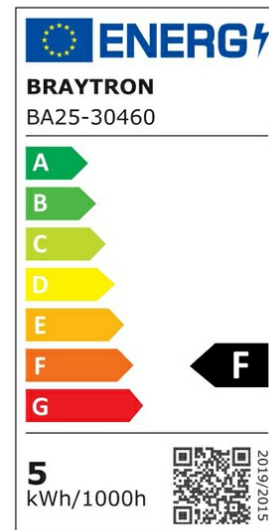

Braytron

PRODUCT DATASHEET

MODEL NO BA25-30460

DESCRIPTION BRY-ADVANCE-4,5W-GU5.3-38D-12VDC-3000K-LED BULB

BRAYTRON SRL

Bulavardul iuliu maniu, Nr.616, Sector 6, 061129, Bucuresti-ROMANIA

info@braytron.com

www.braytron.com