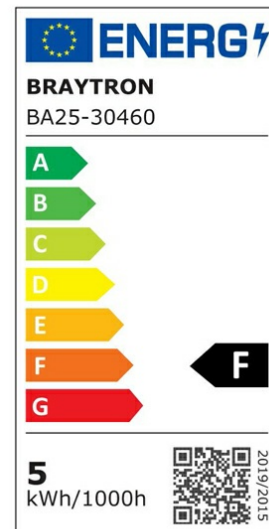

PRODUCT DATASHEET

MODEL NO BA25-30460

DESCRIPTION BRY-ADVANCE-4,5W-GU5.3-38D-12VDC-3000K-LED BULB

General Characteristics

Model No	:	BA25-30460
Main Family	:	Bulbs & Tubes
Sub Family	:	MR16 Bulbs
Type	:	GU5.3
Lamp Shape	:	Directional
Dimmable	:	Not-Dimmable
Light Source	:	LED
Socket	:	GU5.3
Warranty	:	2 years
Class	:	Class II
IP	:	IP20

Electrical Characteristics

Lifetime	:	15000 h
Voltage	:	12VAC
Power Factor	:	>0,5
Material	:	PBT
Working Temperature	:	-20 C+40 C
Current	:	47 mA

Package Informations

N.W.	:	2,40 kgs
G.W.	:	3,65 kgs
PCS/CTN	:	100 pcs
Length	:	535 mm
Width	:	280 mm
Height	:	150 mm
EAN	:	5949097723438

Product Characteristics

Wattage	:	4,5 w
Color Temperature	:	3000K
Quse Lumen	:	360 lm
Color Rendering Index (CRI)	:	>80
Energy Efficiency Level	:	F
Beam Angle	:	38° Degrees
Equivalent	:	50 w
Color Category	:	Warm White

Dimensions & Weight

Diameter	:	50 mm
P. Height	:	48 mm
Weight	:	24 gr