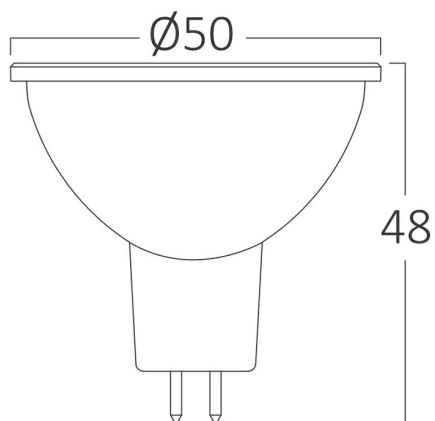

### General Characteristics

Model No	:	BA25-00763
Main Family	:	Bulbs & Tubes
Sub Family	:	MR16 Bulbs
Type	:	GU5.3
Lamp Shape	:	Directional
Dimmable	:	Not-Dimmable
Light Source	:	LED
Socket	:	GU5.3
Warranty	:	2 years
Class	:	Class II
IP	:	IP20

### Package Informations

N.W.	:	2,40 kgs
G.W.	:	4,25 kgs
PCS/CTN	:	100 pcs
Length	:	530 mm
Width	:	275 mm
Height	:	140 mm
EAN	:	5949097707612

### Product Characteristics

Wattage	:	7 w
Color Temperature	:	6500K
Quse Lumen	:	530 lm
Color Rendering Index (CRI)	:	>80
Energy Efficiency Level	:	F
Beam Angle	:	38° Degrees
Equivalent	:	70 w
Color Category	:	Cool White

### Dimensions & Weight

Diameter	:	50 mm
P. Height	:	48 mm
Weight	:	24 gr