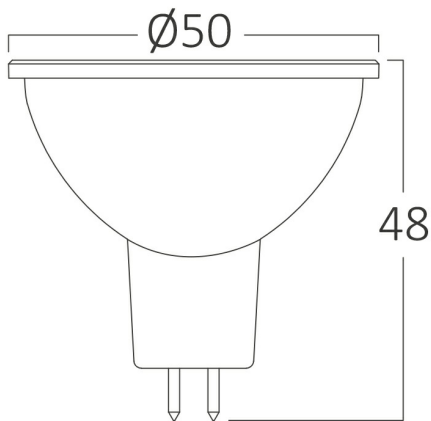

Braytron

PRODUCT DATASHEET

MODEL NO BA25-00763

DESCRIPTION BRY-ADVANCE-7W-GU5.3-38D-6500K-LED BULB

BRAYTRON SRL

Bulavardul iuliu maniu, Nr.616, Sector 6, 061129, Bucuresti-ROMANIA

info@braytron.com

www.braytron.com