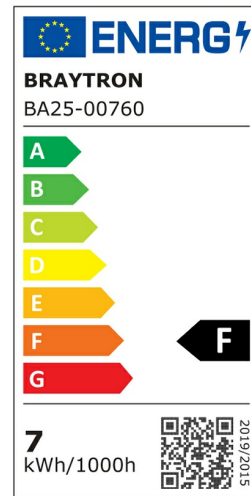

Braytron

PRODUCT DATASHEET

MODEL NO BA25-00763

DESCRIPTION BRY-ADVANCE-7W-GU5.3-38D-6500K-LED BULB

BRAYTRON SRL

Bulavardul iuliu maniu, Nr.616, Sector 6, 061129, Bucuresti-ROMANIA

info@braytron.com

www.braytron.com

General Characteristics

Model No	:	BA25-00763
Main Family	:	Bulbs & Tubes
Sub Family	:	MR16 Bulbs
Type	:	GU5.3
Lamp Shape	:	Directional
Dimmable	:	Not-Dimmable
Light Source	:	LED
Socket	:	GU5.3
Warranty	:	2 years
Class	:	Class II
IP	:	IP20

Electrical Characteristics

Lifetime	:	15000 h
Voltage	:	220-240V
Power Factor	:	>0,5
Material	:	PBT
Working Temperature	:	-20 C+40 C
Frequency	:	50-60 Hz
Current	:	57 mA

Package Informations

N.W.	:	2,40 kgs
G.W.	:	4,25 kgs
PCS/CTN	:	100 pcs
Length	:	530 mm
Width	:	275 mm
Height	:	140 mm
EAN	:	5949097707612

Product Characteristics

Wattage	:	7 w
Color Temperature	:	6500K
Quse Lumen	:	530 lm
Color Rendering Index (CRI)	:	>80
Energy Efficiency Level	:	F
Beam Angle	:	38° Degrees
Equivalent	:	70 w
Color Category	:	Cool White