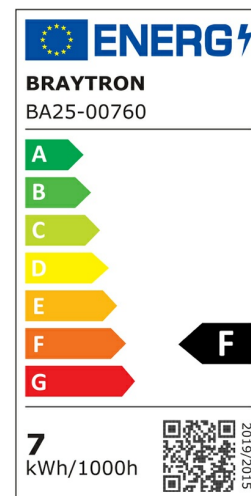

## PRODUCT DATASHEET

MODEL NO BA25-00763

DESCRIPTION BRY-ADVANCE-7W-GU5.3-38D-6500K-LED BULB

### General Characteristics

Model No	:	BA25-00763
Main Family	:	Bulbs & Tubes
Sub Family	:	MR16 Bulbs
Type	:	GU5.3
Lamp Shape	:	Directional
Dimmable	:	Not-Dimmable
Light Source	:	LED
Socket	:	GU5.3
Warranty	:	2 years
Class	:	Class II
IP	:	IP20

### Product Characteristics

Wattage	:	7 w
Color Temperature	:	6500K
Quse Lumen	:	530 lm
Color Rendering Index (CRI)	:	>80
Energy Efficiency Level	:	F
Beam Angle	:	38° Degrees
Equivalent	:	70 w
Color Category	:	Cool White

### Dimensions & Weight

Diameter	:	50 mm
P. Height	:	48 mm
Weight	:	24 gr