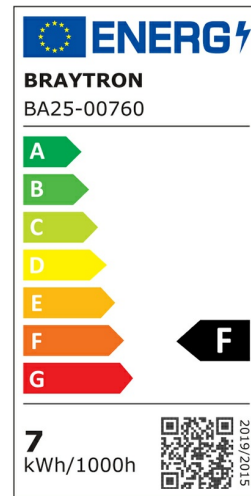

Braytron

PRODUCT DATASHEET

MODEL NO BA25-00761

DESCRIPTION BRY-ADVANCE-7W-GU5.3-38D-4000K-LED BULB

BRAYTRON SRL

Bulavardul iuliu maniu, Nr.616, Sector 6, 061129, Bucuresti-ROMANIA

info@braytron.com

www.braytron.com

General Characteristics

Model No	:	BA25-00761
Main Family	:	Bulbs & Tubes
Sub Family	:	MR16 Bulbs
Type	:	GU5.3
Lamp Shape	:	Directional
Dimmable	:	Not-Dimmable
Light Source	:	LED
Socket	:	GU5.3
Warranty	:	2 years
Class	:	Class II
IP	:	IP20

Electrical Characteristics

Lifetime	:	15000 h
Voltage	:	220-240V
Power Factor	:	>0,5
Material	:	PBT
Working Temperature	:	-20 C+40 C
Frequency	:	50-60 Hz
Current	:	57 mA

Package Informations

N.W.	:	2,40 kgs
G.W.	:	4,25 kgs
PCS/CTN	:	100 pcs
Length	:	530 mm
Width	:	275 mm
Height	:	140 mm
EAN	:	5949097711527

Product Characteristics

Wattage	:	7 w
Color Temperature	:	4000K
Quse Lumen	:	530 lm
Color Rendering Index (CRI)	:	>80
Energy Efficiency Level	:	F
Beam Angle	:	38° Degrees
Equivalent	:	70 w
Color Category	:	Natural White