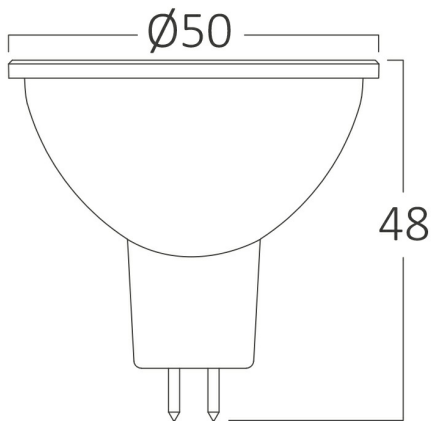

Braytron

PRODUCT DATASHEET

MODEL NO BA25-00761

DESCRIPTION BRY-ADVANCE-7W-GU5.3-38D-4000K-LED BULB

BRAYTRON SRL

Bulavardul iuliu maniu, Nr.616, Sector 6, 061129, Bucuresti-ROMANIA

info@braytron.com

www.braytron.com