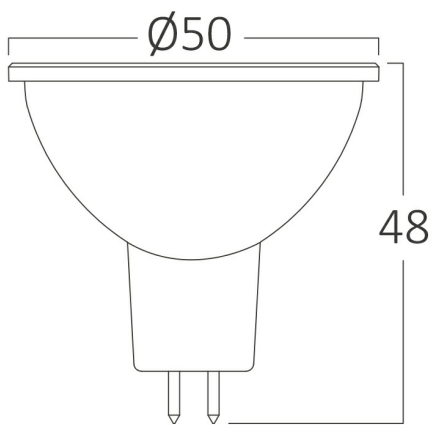

### General Characteristics

Model No	:	BA25-00760
Main Family	:	Bulbs & Tubes
Sub Family	:	MR16 Bulbs
Type	:	GU5.3
Lamp Shape	:	Directional
Dimmable	:	Not-Dimmable
Light Source	:	LED
Socket	:	GU5.3
Warranty	:	2 years
Class	:	Class II
IP	:	IP20

### Package Informations

N.W.	:	2,40 kgs
G.W.	:	4,25 kgs
PCS/CTN	:	100 pcs
Length	:	530 mm
Width	:	275 mm
Height	:	140 mm
EAN	:	5949097711510

### Product Characteristics

Wattage	:	7 w
Color Temperature	:	3000K
Quse Lumen	:	530 lm
Color Rendering Index (CRI)	:	>80
Energy Efficiency Level	:	F
Beam Angle	:	38° Degrees
Equivalent	:	70 w
Color Category	:	Warm White

### Dimensions & Weight

Diameter	:	50 mm
P. Height	:	48 mm
Weight	:	24 gr