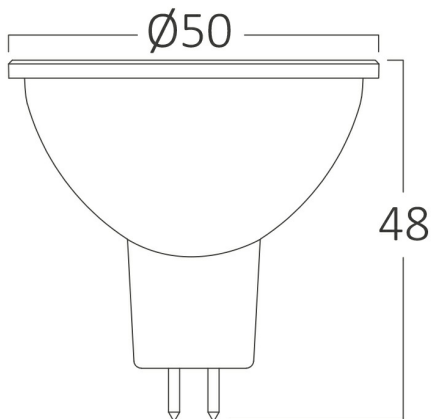

Braytron

PRODUCT DATASHEET

MODEL NO BA25-00760

DESCRIPTION BRY-ADVANCE-7W-GU5.3-38D-3000K-LED BULB

BRAYTRON SRL

Bulavardul iuliu maniu, Nr.616, Sector 6, 061129, Bucuresti-ROMANIA

info@braytron.com

www.braytron.com