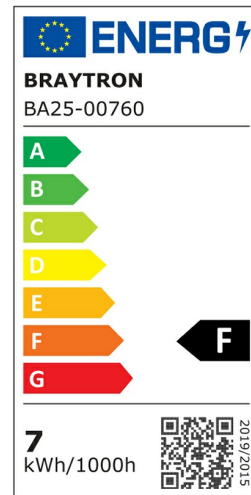

## PRODUCT DATASHEET

MODEL NO BA25-00760

DESCRIPTION BRY-ADVANCE-7W-GU5.3-38D-3000K-LED BULB

### General Characteristics

Model No	:	BA25-00760
Main Family	:	Bulbs & Tubes
Sub Family	:	MR16 Bulbs
Type	:	GU5.3
Lamp Shape	:	Directional
Dimmable	:	Not-Dimmable
Light Source	:	LED
Socket	:	GU5.3
Warranty	:	2 years
Class	:	Class II
IP	:	IP20

### Product Characteristics

Wattage	:	7 w
Color Temperature	:	3000K
Quse Lumen	:	530 lm
Color Rendering Index (CRI)	:	>80
Energy Efficiency Level	:	F
Beam Angle	:	38° Degrees
Equivalent	:	70 w
Color Category	:	Warm White

### Dimensions & Weight

Diameter	:	50 mm
P. Height	:	48 mm
Weight	:	24 gr