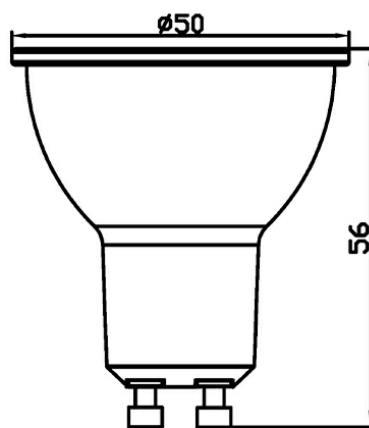

Braytron

PRODUCT DATASHEET

MODEL NO BA25-00754

DESCRIPTION BRY-ADVANCE-7W-GU10-38D-RED-LED BULB

BRAYTRON SRL

Bulavardul iuliu maniu, Nr.616, Sector 6, 061129, Bucuresti-ROMANIA

info@braytron.com

www.braytron.com

Page 1-2

General Characteristics

Model No	:	BA25-00754
Main Family	:	Bulbs & Tubes
Sub Family	:	GU10 Bulbs
Type	:	GU10
Lamp Shape	:	N/A
Dimmable	:	Not-Dimmable
Light Source	:	LED
Socket	:	GU10
Warranty	:	2 years
Class	:	Class II
IP	:	IP20

Electrical Characteristics

Lifetime	:	15000 h
Voltage	:	220-240V
Power Factor	:	>0,5
Material	:	PBT
Working Temperature	:	-20 C+40 C
Frequency	:	50-60 Hz
Current	:	57 mA

Package Informations

N.W.	:	3,50 kgs
G.W.	:	4,50 kgs
PCS/CTN	:	100 pcs
Length	:	535 mm
Width	:	280 mm
Height	:	150 mm
EAN	:	5949097711336

Product Characteristics

Wattage	:	7 w
Color Temperature	:	Red
Beam Angle	:	38° Degrees

Dimensions & Weight

Diameter	:	50 mm
P. Height	:	56 mm
Weight	:	35 gr