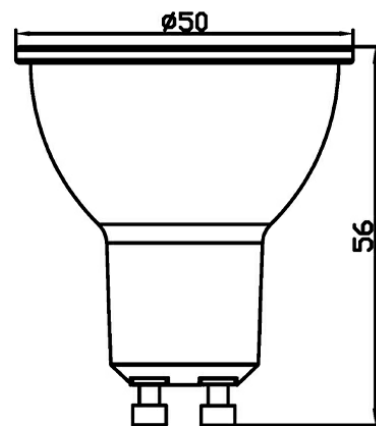

PRODUCT DATASHEET

MODEL NO BA25-00754

DESCRIPTION BRY-ADVANCE-7W-GU10-38D-RED-LED BULB

General Characteristics

Model No	:	BA25-00754
Main Family	:	Bulbs & Tubes
Sub Family	:	GU10 Bulbs
Type	:	GU10
Lamp Shape	:	N/A
Dimmable	:	Not-Dimmable
Light Source	:	LED
Socket	:	GU10
Warranty	:	2 years
Class	:	Class II
IP	:	IP20

Electrical Characteristics

Lifetime	:	15000 h
Voltage	:	220-240V
Power Factor	:	>0,5
Material	:	PBT
Working Temperature	:	-20 C+40 C
Frequency	:	50-60 Hz
Current	:	57 mA

Package Informations

N.W.	:	3,50 kgs
G.W.	:	4,50 kgs
PCS/CTN	:	100 pcs
Length	:	535 mm
Width	:	280 mm
Height	:	150 mm
EAN	:	5949097711336

Product Characteristics

Wattage	:	7 w
Color Temperature	:	Red
Beam Angle	:	38° Degrees

Dimensions & Weight

Diameter	:	50 mm
P. Height	:	56 mm
Weight	:	35 gr