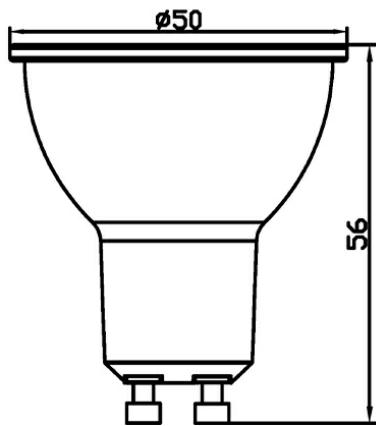

## PRODUCT DATASHEET

MODEL NO BA25-00753

DESCRIPTION BRY-ADVANCE-7W-GU10-38D-6500K-LED BULB

### General Characteristics

Model No	:	BA25-00753
Main Family	:	Bulbs & Tubes
Sub Family	:	GU10 Bulbs
Type	:	GU10
Lamp Shape	:	Directional
Dimmable	:	Not-Dimmable
Light Source	:	LED
Socket	:	GU10
Warranty	:	2 years
Class	:	Class II
IP	:	IP20

### Package Informations

N.W.	:	3,50 kgs
G.W.	:	4,50 kgs
PCS/CTN	:	100 pcs
Length	:	535 mm
Width	:	280 mm
Height	:	150 mm
EAN	:	5949097700521

### Dimensions & Weight

Diameter	:	50 mm
P. Height	:	56 mm
Weight	:	35 gr