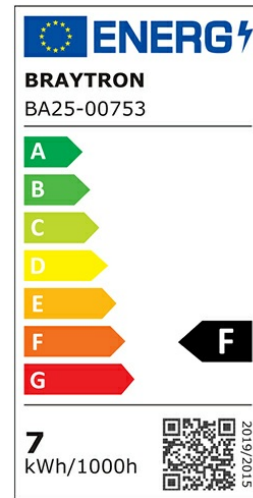

## PRODUCT DATASHEET

MODEL NO BA25-00753

DESCRIPTION BRY-ADVANCE-7W-GU10-38D-6500K-LED BULB

### General Characteristics

Model No	:	BA25-00753
Main Family	:	Bulbs & Tubes
Sub Family	:	GU10 Bulbs
Type	:	GU10
Lamp Shape	:	Directional
Dimmable	:	Not-Dimmable
Light Source	:	LED
Socket	:	GU10
Warranty	:	2 years
Class	:	Class II
IP	:	IP20

### Product Characteristics

Wattage	:	7 w
Color Temperature	:	6500K
Quse Lumen	:	530 lm
Color Rendering Index (CRI)	:	>80
Energy Efficiency Level	:	F
Beam Angle	:	38° Degrees
Equivalent	:	70 w
Color Category	:	Cool White

### Dimensions & Weight

Diameter	:	50 mm
P. Height	:	56 mm
Weight	:	35 gr