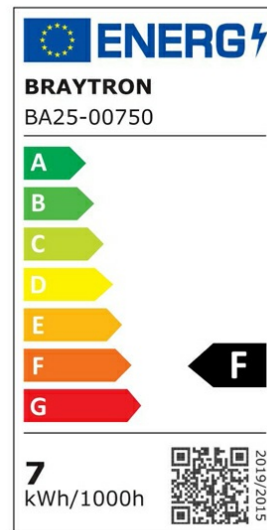

Braytron

PRODUCT DATASHEET

MODEL NO BA25-00750

DESCRIPTION BRY-ADVANCE-7W-GU10-38D-3000K-LED BULB

BRAYTRON SRL

Bulavardul iuliu maniu, Nr.616, Sector 6, 061129, Bucuresti-ROMANIA

info@braytron.com

www.braytron.com