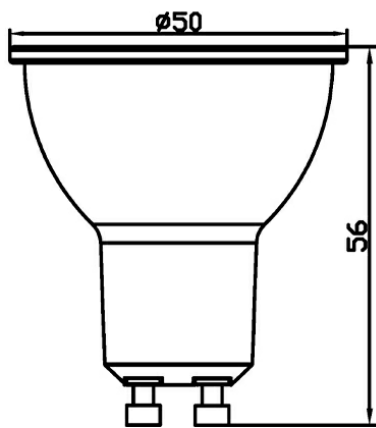

PRODUCT DATASHEET

MODEL NO BA25-00750

DESCRIPTION BRY-ADVANCE-7W-GU10-38D-3000K-LED BULB

General Characteristics

Model No	:	BA25-00750
Main Family	:	Bulbs & Tubes
Sub Family	:	GU10 Bulbs
Type	:	GU10
Lamp Shape	:	Directional
Dimmable	:	Not-Dimmable
Light Source	:	LED
Socket	:	GU10
Warranty	:	2 years
Class	:	Class II
IP	:	IP20

Electrical Characteristics

Lifetime	:	15000 h
Voltage	:	220-240V
Power Factor	:	>0,5
Material	:	PBT
Working Temperature	:	-20 C+40 C
Frequency	:	50-60 Hz
Current	:	57 mA

Package Informations

N.W.	:	3,50 kgs
G.W.	:	4,50 kgs
PCS/CTN	:	100 pcs
Length	:	535 mm
Width	:	280 mm
Height	:	150 mm
EAN	:	5949097700514

Product Characteristics

Wattage	:	7 w
Color Temperature	:	3000K
Quse Lumen	:	530 lm
Color Rendering Index (CRI)	:	>80
Energy Efficiency Level	:	F
Beam Angle	:	38° Degrees
Equivalent	:	70 w
Color Category	:	Warm White

Dimensions & Weight

Diameter	:	50 mm
P. Height	:	56 mm
Weight	:	35 gr