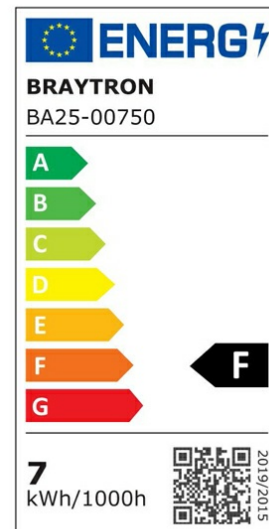

PRODUCT DATASHEET

MODEL NO BA25-00750

DESCRIPTION BRY-ADVANCE-7W-GU10-38D-3000K-LED BULB

General Characteristics

Model No	:	BA25-00750
Main Family	:	Bulbs & Tubes
Sub Family	:	GU10 Bulbs
Type	:	GU10
Lamp Shape	:	Directional
Dimmable	:	Not-Dimmable
Light Source	:	LED
Socket	:	GU10
Warranty	:	2 years
Class	:	Class II
IP	:	IP20

Electrical Characteristics

Lifetime	:	15000 h
Voltage	:	220-240V
Power Factor	:	>0,5
Material	:	PBT
Working Temperature	:	-20 C+40 C
Frequency	:	50-60 Hz
Current	:	57 mA

Package Informations

N.W.	:	3,50 kgs
G.W.	:	4,50 kgs
PCS/CTN	:	100 pcs
Length	:	535 mm
Width	:	280 mm
Height	:	150 mm
EAN	:	5949097700514

Product Characteristics

Wattage	:	7 w
Color Temperature	:	3000K
Quse Lumen	:	530 lm
Color Rendering Index (CRI)	:	>80
Energy Efficiency Level	:	F
Beam Angle	:	38° Degrees
Equivalent	:	70 w
Color Category	:	Warm White

Dimensions & Weight

Diameter	:	50 mm
P. Height	:	56 mm
Weight	:	35 gr