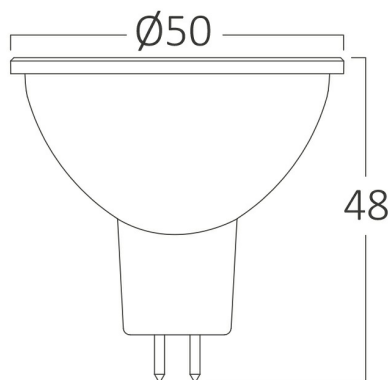

PRODUCT DATASHEET

MODEL NO BA25-00663

DESCRIPTION BRY-ADVANCE-6,5W-GU5.3-38D-PLS-6500K-LED BULB

General Characteristics

Model No : BA25-00663