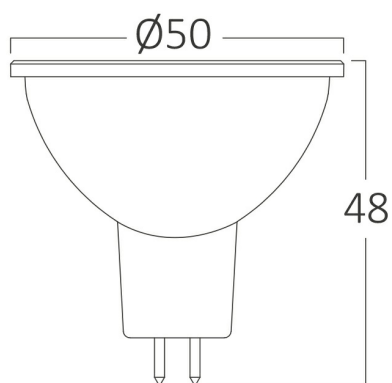

## PRODUCT DATASHEET

MODEL NO BA25-00661

DESCRIPTION BRY-ADVANCE-6,5W-GU5.3-38D-PLS-4000K-LED BULB

**General Characteristics**

**Model No** : BA25-00661