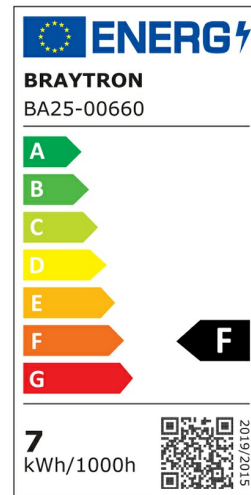

PRODUCT DATASHEET

MODEL NO BA25-00660

DESCRIPTION BRY-ADVANCE-6,5W-GU5.3-38D-PLS-3000K-LED BULB

General Characteristics

Model No : BA25-00660