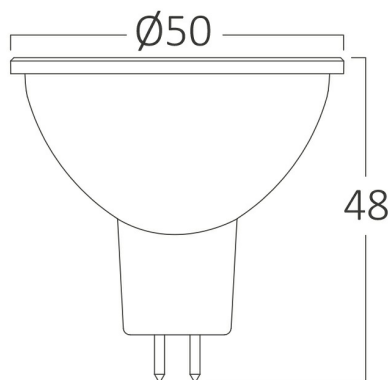

PRODUCT DATASHEET

MODEL NO BA25-00660

DESCRIPTION BRY-ADVANCE-6,5W-GU5.3-38D-PLS-3000K-LED BULB

General Characteristics

Model No : BA25-00660