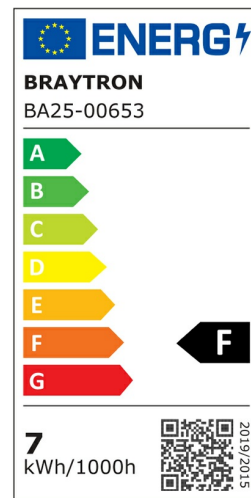

Braytron

PRODUCT DATASHEET

MODEL NO BA25-00653

DESCRIPTION BRY-ADVANCE-6,5W-GU10-38D-PLS-6500K-LED BULB

BRAYTRON SRL

Bulavardul Iuliu Maniu, Nr.616, Sector 6, 061129, Bucuresti-ROMANIA

info@braytron.com

www.braytron.com

General Characteristics

Model No	:	BA25-00653
Main Family	:	Bulbs & Tubes
Sub Family	:	GU10 Bulbs
Type	:	GU10
Lamp Shape	:	Directional
Dimmable	:	Not-Dimmable
Light Source	:	LED
Socket	:	GU10
Warranty	:	2 years
Class	:	Class II
IP	:	IP20

Electrical Characteristics

Lifetime	:	15000 h
Voltage	:	220-240V
Power Factor	:	>0,5
Material	:	PBT
Working Temperature	:	-20 C+40 C
Frequency	:	50-60 Hz
Current	:	52 mA

Package Informations

N.W.	:	2,75 kgs
G.W.	:	4,30 kgs
PCS/CTN	:	100 pcs
Length	:	532 mm
Width	:	280 mm
Height	:	150 mm
EAN	:	5949097732393

Product Characteristics

Wattage	:	6,5 w
Color Temperature	:	6500K
Quse Lumen	:	500 lm
Color Rendering Index (CRI)	:	>80
Energy Efficiency Level	:	F
Beam Angle	:	38° Degrees
Equivalent	:	70 w
Color Category	:	Cool White