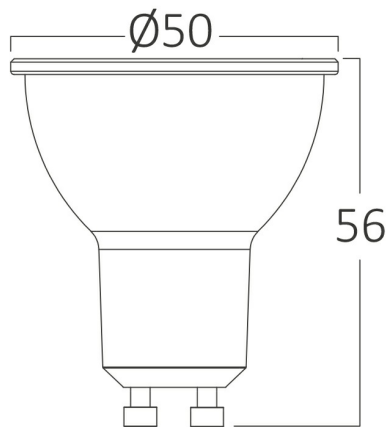

Braytron

PRODUCT DATASHEET

MODEL NO BA25-00653

DESCRIPTION BRY-ADVANCE-6,5W-GU10-38D-PLS-6500K-LED BULB

BRAYTRON SRL

Bulavardul Iuliu Maniu, Nr.616, Sector 6, 061129, Bucuresti-ROMANIA

info@braytron.com

www.braytron.com