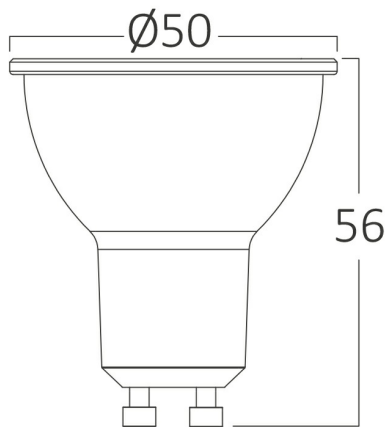

Braytron

PRODUCT DATASHEET

MODEL NO BA25-00651

DESCRIPTION BRY-ADVANCE-6,5W-GU10-38D-PLS-4000K-LED BULB

BRAYTRON SRL

Bulavardul iuliu maniu, Nr.616, Sector 6, 061129, Bucuresti-ROMANIA

info@braytron.com

www.braytron.com