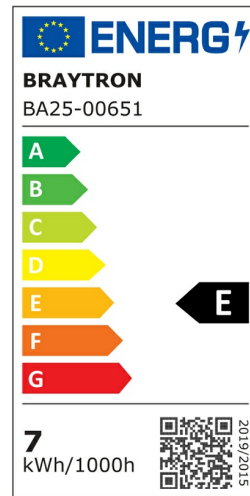

Braytron

PRODUCT DATASHEET

MODEL NO BA25-00651

DESCRIPTION BRY-ADVANCE-6,5W-GU10-38D-PLS-4000K-LED BULB

BRAYTRON SRL

Bulavardul iuliu maniu, Nr.616, Sector 6, 061129, Bucuresti-ROMANIA

info@braytron.com

www.braytron.com

General Characteristics

Model No	:	BA25-00651
Main Family	:	Bulbs & Tubes
Sub Family	:	GU10 Bulbs
Type	:	GU10
Lamp Shape	:	Directional
Dimmable	:	Not-Dimmable
Light Source	:	LED
Socket	:	GU10
Warranty	:	2 years
Class	:	Class II
IP	:	IP20

Electrical Characteristics

Lifetime	:	15000 h
Voltage	:	220-240V
Power Factor	:	>0,5
Material	:	PBT
Working Temperature	:	-20 C+40 C
Frequency	:	50-60 Hz
Current	:	52 mA

Package Informations

N.W.	:	2,75 kgs
G.W.	:	4,30 kgs
PCS/CTN	:	100 pcs
Length	:	532 mm
Width	:	280 mm
Height	:	150 mm
EAN	:	5949097732386

Product Characteristics

Wattage	:	6,5 w
Color Temperature	:	4000K
Quse Lumen	:	500 lm
Color Rendering Index (CRI)	:	>80
Energy Efficiency Level	:	F
Beam Angle	:	38° Degrees
Equivalent	:	70 w
Color Category	:	Natural White