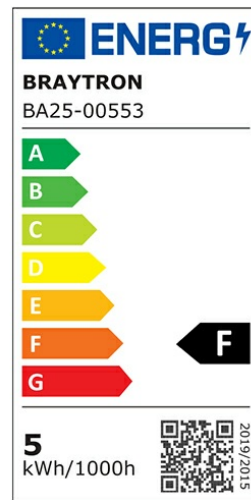

Braytron

PRODUCT DATASHEET

MODEL NO BA25-00553

DESCRIPTION BRY-ADVANCE-5W-GU10-38D-6500K-LED BULB

BRAYTRON SRL

Bulavardul Iuliu Maniu, Nr.616, Sector 6, 061129, Bucuresti-ROMANIA

info@braytron.com

www.braytron.com

General Characteristics

| | | |
|--------------|---|---------------|
| Model No | : | BA25-00553 |
| Main Family | : | Bulbs & Tubes |
| Sub Family | : | GU10 Bulbs |
| Type | : | GU10 |
| Lamp Shape | : | Directional |
| Dimmable | : | Not-Dimmable |
| Light Source | : | LED |
| Socket | : | GU10 |
| Warranty | : | 2 years |
| Class | : | Class II |
| IP | : | IP20 |

Product Characteristics

| | | |
|-----------------------------|---|-------------|
| Wattage | : | 5 w |
| Color Temperature | : | 6500K |
| Quse Lumen | : | 380 lm |
| Color Rendering Index (CRI) | : | >80 |
| Energy Efficiency Level | : | F |
| Beam Angle | : | 38° Degrees |
| Equivalent | : | 50 w |
| Color Category | : | Cool White |