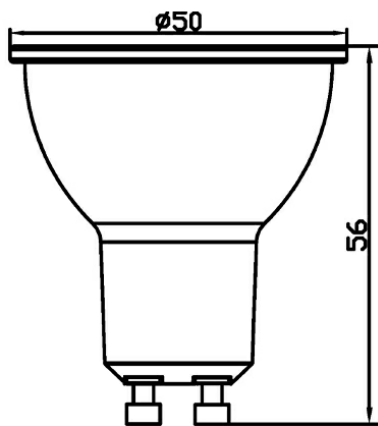

Braytron

PRODUCT DATASHEET

MODEL NO BA25-00553

DESCRIPTION BRY-ADVANCE-5W-GU10-38D-6500K-LED BULB

BRAYTRON SRL

Bulavardul Iuliu Maniu, Nr.616, Sector 6, 061129, Bucuresti-ROMANIA

info@braytron.com

www.braytron.com

General Characteristics

| | | |
|--------------|---|---------------|
| Model No | : | BA25-00553 |
| Main Family | : | Bulbs & Tubes |
| Sub Family | : | GU10 Bulbs |
| Type | : | GU10 |
| Lamp Shape | : | Directional |
| Dimmable | : | Not-Dimmable |
| Light Source | : | LED |
| Socket | : | GU10 |
| Warranty | : | 2 years |
| Class | : | Class II |
| IP | : | IP20 |

Package Informations

| | | |
|---------|---|---------------|
| N.W. | : | 3,00 kgs |
| G.W. | : | 4,50 kgs |
| PCS/CTN | : | 100 pcs |
| Length | : | 540 mm |
| Width | : | 280 mm |
| Height | : | 150 mm |
| EAN | : | 5949097700477 |

Dimensions & Weight

| | | |
|-----------|---|-------|
| Diameter | : | 50 mm |
| P. Height | : | 56 mm |
| Weight | : | 30 gr |