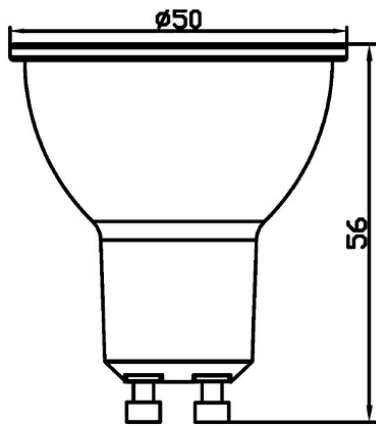

PRODUCT DATASHEET

MODEL NO BA25-00553

DESCRIPTION BRY-ADVANCE-5W-GU10-38D-6500K-LED BULB

General Characteristics

Model No	:	BA25-00553
Main Family	:	Bulbs & Tubes
Sub Family	:	GU10 Bulbs
Type	:	GU10
Lamp Shape	:	Directional
Dimmable	:	Not-Dimmable
Light Source	:	LED
Socket	:	GU10
Warranty	:	2 years
Class	:	Class II
IP	:	IP20

Electrical Characteristics

Lifetime	:	15000 h
Voltage	:	220-240V
Power Factor	:	>0,5
Material	:	PBT
Working Temperature	:	-20 C+40 C
Frequency	:	50-60 Hz
Current	:	43 mA

Package Informations

N.W.	:	3,00 kgs
G.W.	:	4,50 kgs
PCS/CTN	:	100 pcs
Length	:	540 mm
Width	:	280 mm
Height	:	150 mm
EAN	:	5949097700477

Product Characteristics

Wattage	:	5 w
Color Temperature	:	6500K
Quse Lumen	:	380 lm
Color Rendering Index (CRI)	:	>80
Energy Efficiency Level	:	F
Beam Angle	:	38° Degrees
Equivalent	:	50 w
Color Category	:	Cool White

Dimensions & Weight

Diameter	:	50 mm
P. Height	:	56 mm
Weight	:	30 gr