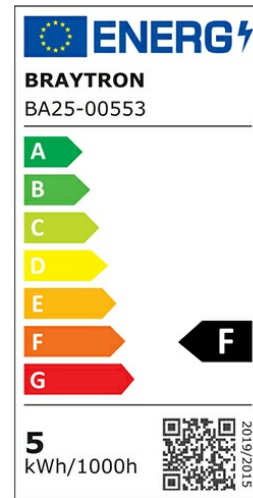

PRODUCT DATASHEET

MODEL NO BA25-00553

DESCRIPTION BRY-ADVANCE-5W-GU10-38D-6500K-LED BULB

General Characteristics

Model No	:	BA25-00553
Main Family	:	Bulbs & Tubes
Sub Family	:	GU10 Bulbs
Type	:	GU10
Lamp Shape	:	Directional
Dimmable	:	Not-Dimmable
Light Source	:	LED
Socket	:	GU10
Warranty	:	2 years
Class	:	Class II
IP	:	IP20

Electrical Characteristics

Lifetime	:	15000 h
Voltage	:	220-240V
Power Factor	:	>0,5
Material	:	PBT
Working Temperature	:	-20 C+40 C
Frequency	:	50-60 Hz
Current	:	43 mA

Package Informations

N.W.	:	3,00 kgs
G.W.	:	4,50 kgs
PCS/CTN	:	100 pcs
Length	:	540 mm
Width	:	280 mm
Height	:	150 mm
EAN	:	5949097700477

Product Characteristics

Wattage	:	5 w
Color Temperature	:	6500K
Quse Lumen	:	380 lm
Color Rendering Index (CRI)	:	>80
Energy Efficiency Level	:	F
Beam Angle	:	38° Degrees
Equivalent	:	50 w
Color Category	:	Cool White

Dimensions & Weight

Diameter	:	50 mm
P. Height	:	56 mm
Weight	:	30 gr