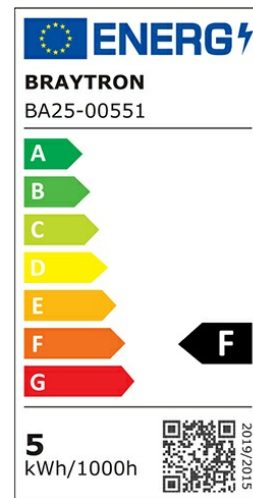

Braytron

PRODUCT DATASHEET

MODEL NO BA25-00551

DESCRIPTION BRY-ADVANCE-5W-GU10-38D-4000K-LED BULB

BRAYTRON SRL

Bulavardul Iuliu Maniu, Nr.616, Sector 6, 061129, Bucuresti-ROMANIA

info@braytron.com

www.braytron.com

Page 1-2