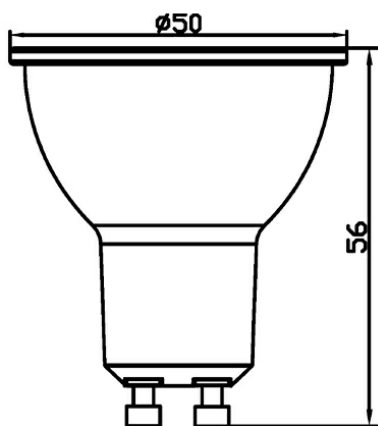

Braytron

PRODUCT DATASHEET

MODEL NO BA25-00550

DESCRIPTION BRY-ADVANCE-5W-GU10-38D-3000K-LED BULB

BRAYTRON SRL

Bulavardul iuliu maniu, Nr.616, Sector 6, 061129, Bucuresti-ROMANIA

info@braytron.com

www.braytron.com