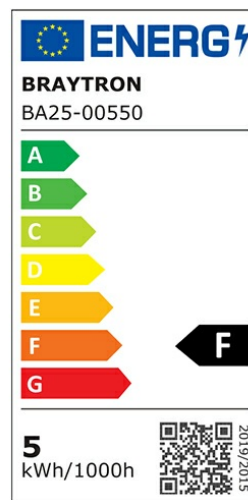

Braytron

PRODUCT DATASHEET

MODEL NO BA25-00550

DESCRIPTION BRY-ADVANCE-5W-GU10-38D-3000K-LED BULB

BRAYTRON SRL

Bulavardul iuliu maniu, Nr.616, Sector 6, 061129, Bucuresti-ROMANIA

info@braytron.com

www.braytron.com

General Characteristics

Model No	:	BA25-00550
Main Family	:	Bulbs & Tubes
Sub Family	:	GU10 Bulbs
Type	:	GU10
Lamp Shape	:	Directional
Dimmable	:	Not-Dimmable
Light Source	:	LED
Socket	:	GU10
Warranty	:	2 years
Class	:	Class II
IP	:	IP20

Electrical Characteristics

Lifetime	:	15000 h
Voltage	:	220-240V
Power Factor	:	>0,5
Material	:	PBT
Working Temperature	:	-20 C+40 C
Frequency	:	50-60 Hz
Current	:	43 mA

Package Informations

N.W.	:	3,00 kgs
G.W.	:	4,50 kgs
PCS/CTN	:	100 pcs
Length	:	540 mm
Width	:	280 mm
Height	:	150 mm
EAN	:	5949097700453

Product Characteristics

Wattage	:	5 w
Color Temperature	:	3000K
Quse Lumen	:	380 lm
Color Rendering Index (CRI)	:	>80
Energy Efficiency Level	:	F
Beam Angle	:	38° Degrees
Equivalent	:	50 w
Color Category	:	Warm White