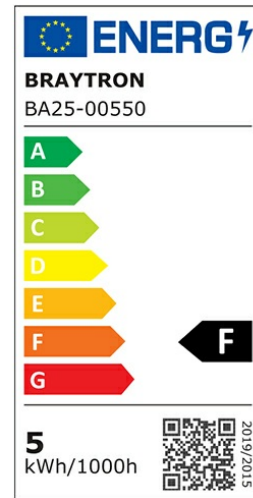

PRODUCT DATASHEET

MODEL NO BA25-00550

DESCRIPTION BRY-ADVANCE-5W-GU10-38D-3000K-LED BULB

General Characteristics

Model No	:	BA25-00550
Main Family	:	Bulbs & Tubes
Sub Family	:	GU10 Bulbs
Type	:	GU10
Lamp Shape	:	Directional
Dimmable	:	Not-Dimmable
Light Source	:	LED
Socket	:	GU10
Warranty	:	2 years
Class	:	Class II
IP	:	IP20

Electrical Characteristics

Lifetime	:	15000 h
Voltage	:	220-240V
Power Factor	:	>0,5
Material	:	PBT
Working Temperature	:	-20 C+40 C
Frequency	:	50-60 Hz
Current	:	43 mA

Package Informations

N.W.	:	3,00 kgs
G.W.	:	4,50 kgs
PCS/CTN	:	100 pcs
Length	:	540 mm
Width	:	280 mm
Height	:	150 mm
EAN	:	5949097700453

Product Characteristics

Wattage	:	5 w
Color Temperature	:	3000K
Quse Lumen	:	380 lm
Color Rendering Index (CRI)	:	>80
Energy Efficiency Level	:	F
Beam Angle	:	38° Degrees
Equivalent	:	50 w
Color Category	:	Warm White

Dimensions & Weight

Diameter	:	50 mm
P. Height	:	56 mm
Weight	:	30 gr