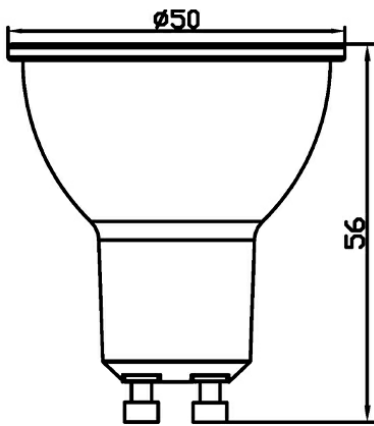

PRODUCT DATASHEET

MODEL NO BA25-00550

DESCRIPTION BRY-ADVANCE-5W-GU10-38D-3000K-LED BULB

General Characteristics

Model No	:	BA25-00550
Main Family	:	Bulbs & Tubes
Sub Family	:	GU10 Bulbs
Type	:	GU10
Lamp Shape	:	Directional
Dimmable	:	Not-Dimmable
Light Source	:	LED
Socket	:	GU10
Warranty	:	2 years
Class	:	Class II
IP	:	IP20

Electrical Characteristics

Lifetime	:	15000 h
Voltage	:	220-240V
Power Factor	:	>0,5
Material	:	PBT
Working Temperature	:	-20 C+40 C
Frequency	:	50-60 Hz
Current	:	43 mA

Package Informations

N.W.	:	3,00 kgs
G.W.	:	4,50 kgs
PCS/CTN	:	100 pcs
Length	:	540 mm
Width	:	280 mm
Height	:	150 mm
EAN	:	5949097700453

Product Characteristics

Wattage	:	5 w
Color Temperature	:	3000K
Quse Lumen	:	380 lm
Color Rendering Index (CRI)	:	>80
Energy Efficiency Level	:	F
Beam Angle	:	38° Degrees
Equivalent	:	50 w
Color Category	:	Warm White

Dimensions & Weight

Diameter	:	50 mm
P. Height	:	56 mm
Weight	:	30 gr