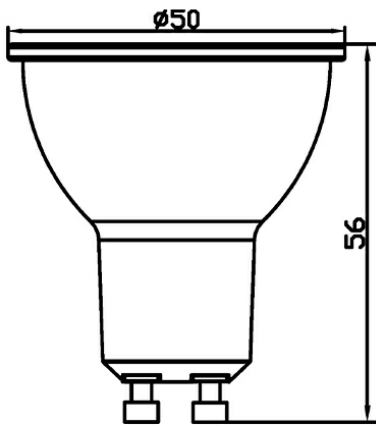

Braytron

PRODUCT DATASHEET

MODEL NO BA25-00453

DESCRIPTION BRY-ADVANCE-4,5W-GU10-38D-6500K-LED BULB

BRAYTRON SRL

Bulavardul Iuliu Maniu, Nr.616, Sector 6, 061129, Bucuresti-ROMANIA

info@braytron.com

www.braytron.com