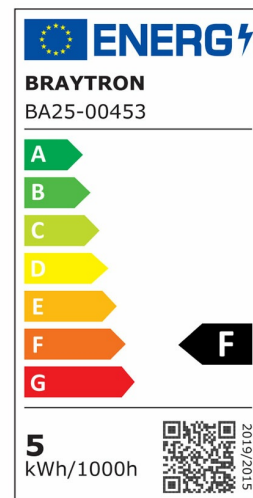

PRODUCT DATASHEET

MODEL NO BA25-00453

DESCRIPTION BRY-ADVANCE-4,5W-GU10-38D-6500K-LED BULB

General Characteristics

Model No	:	BA25-00453
Main Family	:	Bulbs & Tubes
Sub Family	:	GU10 Bulbs
Type	:	GU10
Lamp Shape	:	Directional
Dimmable	:	Not-Dimmable
Light Source	:	LED
Socket	:	GU10
Warranty	:	2 years
Class	:	Class II
IP	:	IP20

Electrical Characteristics

Lifetime	:	15000 h
Voltage	:	220-240V
Power Factor	:	>0,5
Material	:	PBT
Working Temperature	:	-20 C+40 C
Frequency	:	50-60 Hz
Current	:	35 mA

Package Informations

N.W.	:	2,65 kgs
G.W.	:	3,65 kgs
PCS/CTN	:	100 pcs
Length	:	535 mm
Width	:	280 mm
Height	:	142 mm
EAN	:	5949097721366

Product Characteristics

Wattage	:	4,5 w
Color Temperature	:	6500K
Quse Lumen	:	350 lm
Color Rendering Index (CRI)	:	>80
Energy Efficiency Level	:	F
Beam Angle	:	38° Degrees
Equivalent	:	50 w
Color Category	:	Cool White

Dimensions & Weight

Diameter	:	50 mm
P. Height	:	56 mm
Weight	:	26,5 gr