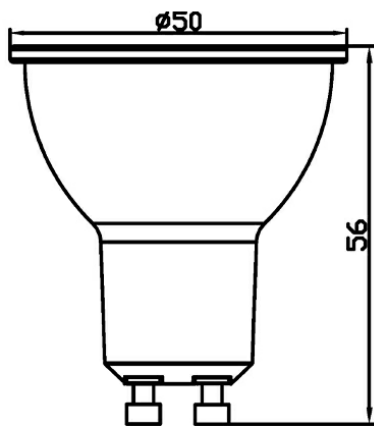

PRODUCT DATASHEET

MODEL NO BA25-00453

DESCRIPTION BRY-ADVANCE-4,5W-GU10-38D-6500K-LED BULB

General Characteristics

Model No	:	BA25-00453
Main Family	:	Bulbs & Tubes
Sub Family	:	GU10 Bulbs
Type	:	GU10
Lamp Shape	:	Directional
Dimmable	:	Not-Dimmable
Light Source	:	LED
Socket	:	GU10
Warranty	:	2 years
Class	:	Class II
IP	:	IP20

Electrical Characteristics

Lifetime	:	15000 h
Voltage	:	220-240V
Power Factor	:	>0,5
Material	:	PBT
Working Temperature	:	-20 C+40 C
Frequency	:	50-60 Hz
Current	:	35 mA

Package Informations

N.W.	:	2,65 kgs
G.W.	:	3,65 kgs
PCS/CTN	:	100 pcs
Length	:	535 mm
Width	:	280 mm
Height	:	142 mm
EAN	:	5949097721366

Product Characteristics

Wattage	:	4,5 w
Color Temperature	:	6500K
Quse Lumen	:	350 lm
Color Rendering Index (CRI)	:	>80
Energy Efficiency Level	:	F
Beam Angle	:	38° Degrees
Equivalent	:	50 w
Color Category	:	Cool White

Dimensions & Weight

Diameter	:	50 mm
P. Height	:	56 mm
Weight	:	26,5 gr