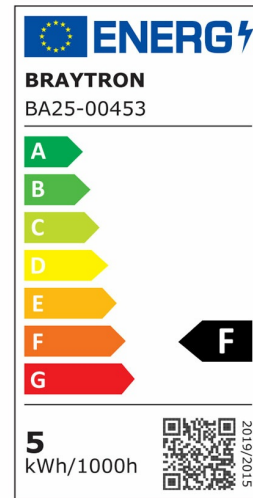

Braytron

PRODUCT DATASHEET

MODEL NO BA25-00453

DESCRIPTION BRY-ADVANCE-4,5W-GU10-38D-6500K-LED BULB

BRAYTRON SRL

Bulavardul Iuliu Maniu, Nr.616, Sector 6, 061129, Bucuresti-ROMANIA

info@braytron.com

www.braytron.com

General Characteristics

Model No	:	BA25-00453
Main Family	:	Bulbs & Tubes
Sub Family	:	GU10 Bulbs
Type	:	GU10
Lamp Shape	:	Directional
Dimmable	:	Not-Dimmable
Light Source	:	LED
Socket	:	GU10
Warranty	:	2 years
Class	:	Class II
IP	:	IP20

Electrical Characteristics

Lifetime	:	15000 h
Voltage	:	220-240V
Power Factor	:	>0,5
Material	:	PBT
Working Temperature	:	-20 C+40 C
Frequency	:	50-60 Hz
Current	:	35 mA

Package Informations

N.W.	:	2,65 kgs
G.W.	:	3,65 kgs
PCS/CTN	:	100 pcs
Length	:	535 mm
Width	:	280 mm
Height	:	142 mm
EAN	:	5949097721366

Product Characteristics

Wattage	:	4,5 w
Color Temperature	:	6500K
Quse Lumen	:	350 lm
Color Rendering Index (CRI)	:	>80
Energy Efficiency Level	:	F
Beam Angle	:	38° Degrees
Equivalent	:	50 w
Color Category	:	Cool White