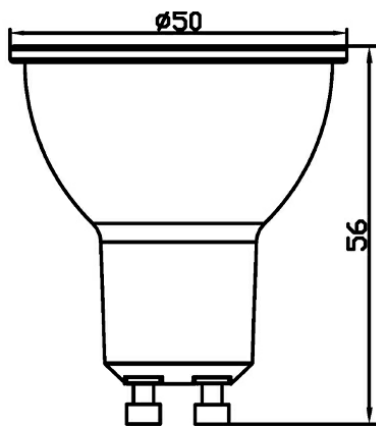

PRODUCT DATASHEET

MODEL NO BA25-00451

DESCRIPTION BRY-ADVANCE-4,5W-GU10-38D-4000K-LED BULB

General Characteristics

Model No	:	BA25-00451
Main Family	:	Bulbs & Tubes
Sub Family	:	GU10 Bulbs
Type	:	GU10
Lamp Shape	:	Directional
Dimmable	:	Not-Dimmable
Light Source	:	LED
Socket	:	GU10
Warranty	:	2 years
Class	:	Class II
IP	:	IP20

Electrical Characteristics

Lifetime	:	15000 h
Voltage	:	220-240V
Power Factor	:	>0,5
Material	:	PBT
Working Temperature	:	-20 C+40 C
Frequency	:	50-60 Hz
Current	:	35 mA

Package Informations

N.W.	:	2,65 kgs
G.W.	:	3,65 kgs
PCS/CTN	:	100 pcs
Length	:	535 mm
Width	:	280 mm
Height	:	142 mm
EAN	:	5949097721359

Product Characteristics

Wattage	:	4,5 w
Color Temperature	:	4000K
Quse Lumen	:	350 lm
Color Rendering Index (CRI)	:	>80
Energy Efficiency Level	:	F
Beam Angle	:	38° Degrees
Equivalent	:	50 w
Color Category	:	Natural White

Dimensions & Weight

Diameter	:	50 mm
P. Height	:	56 mm
Weight	:	26,5 gr