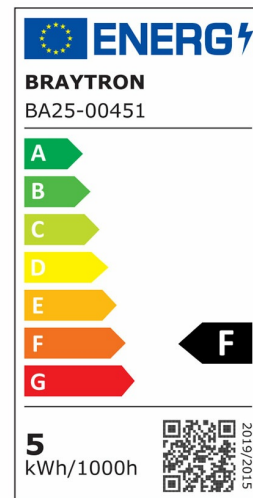

Braytron

PRODUCT DATASHEET

MODEL NO	BA25-00451
DESCRIPTION	BRY-ADVANCE-4,5W-GU10-38D-4000K-LED BULB

BRAYTRON SRL

Bulavardul iuliu maniu, Nr.616, Sector 6, 061129, Bucuresti-ROMANIA

info@braytron.com

www.braytron.com

General Characteristics

Model No	:	BA25-00451
Main Family	:	Bulbs & Tubes
Sub Family	:	GU10 Bulbs
Type	:	GU10
Lamp Shape	:	Directional
Dimmable	:	Not-Dimmable
Light Source	:	LED
Socket	:	GU10
Warranty	:	2 years
Class	:	Class II
IP	:	IP20

Electrical Characteristics

Lifetime	:	15000 h
Voltage	:	220-240V
Power Factor	:	>0,5
Material	:	PBT
Working Temperature	:	-20 C+40 C
Frequency	:	50-60 Hz
Current	:	35 mA

Package Informations

N.W.	:	2,65 kgs
G.W.	:	3,65 kgs
PCS/CTN	:	100 pcs
Length	:	535 mm
Width	:	280 mm
Height	:	142 mm
EAN	:	5949097721359

Product Characteristics

Wattage	:	4,5 w
Color Temperature	:	4000K
Quse Lumen	:	350 lm
Color Rendering Index (CRI)	:	>80
Energy Efficiency Level	:	F
Beam Angle	:	38° Degrees
Equivalent	:	50 w
Color Category	:	Natural White