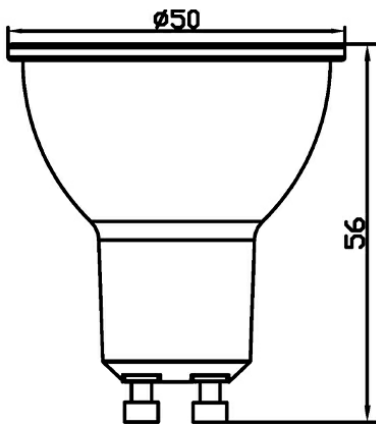

Braytron

PRODUCT DATASHEET

MODEL NO	BA25-00451
DESCRIPTION	BRY-ADVANCE-4,5W-GU10-38D-4000K-LED BULB

BRAYTRON SRL

Bulavardul iuliu maniu, Nr.616, Sector 6, 061129, Bucuresti-ROMANIA

info@braytron.com

www.braytron.com