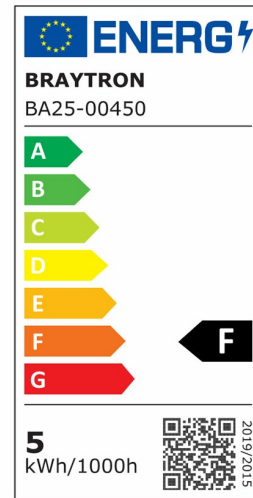

PRODUCT DATASHEET

MODEL NO BA25-00450

DESCRIPTION BRY-ADVANCE-4,5W-GU10-38D-3000K-LED BULB

General Characteristics

Model No	:	BA25-00450
Main Family	:	Bulbs & Tubes
Sub Family	:	GU10 Bulbs
Type	:	GU10
Lamp Shape	:	Directional
Dimmable	:	Not-Dimmable
Light Source	:	LED
Socket	:	GU10
Warranty	:	2 years
Class	:	Class II
IP	:	IP20

Electrical Characteristics

Lifetime	:	15000 h
Voltage	:	220-240V
Power Factor	:	>0,5
Material	:	PBT
Working Temperature	:	-20 C+40 C
Frequency	:	50-60 Hz
Current	:	35 mA

Package Informations

N.W.	:	2,65 kgs
G.W.	:	3,65 kgs
PCS/CTN	:	100 pcs
Length	:	535 mm
Width	:	280 mm
Height	:	142 mm
EAN	:	5949097721342

Product Characteristics

Wattage	:	4,5 w
Color Temperature	:	3000K
Quse Lumen	:	350 lm
Color Rendering Index (CRI)	:	>80
Energy Efficiency Level	:	F
Beam Angle	:	38° Degrees
Equivalent	:	50 w
Color Category	:	Warm White

Dimensions & Weight

Diameter	:	50 mm
P. Height	:	56 mm
Weight	:	26,5 gr