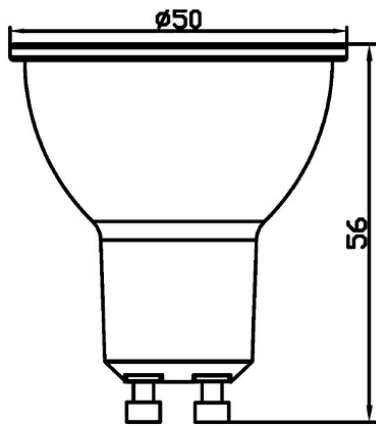

PRODUCT DATASHEET

MODEL NO BA25-00450

DESCRIPTION BRY-ADVANCE-4,5W-GU10-38D-3000K-LED BULB

General Characteristics

Model No	:	BA25-00450
Main Family	:	Bulbs & Tubes
Sub Family	:	GU10 Bulbs
Type	:	GU10
Lamp Shape	:	Directional
Dimmable	:	Not-Dimmable
Light Source	:	LED
Socket	:	GU10
Warranty	:	2 years
Class	:	Class II
IP	:	IP20

Electrical Characteristics

Lifetime	:	15000 h
Voltage	:	220-240V
Power Factor	:	>0,5
Material	:	PBT
Working Temperature	:	-20 C+40 C
Frequency	:	50-60 Hz
Current	:	35 mA

Package Informations

N.W.	:	2,65 kgs
G.W.	:	3,65 kgs
PCS/CTN	:	100 pcs
Length	:	535 mm
Width	:	280 mm
Height	:	142 mm
EAN	:	5949097721342

Product Characteristics

Wattage	:	4,5 w
Color Temperature	:	3000K
Quse Lumen	:	350 lm
Color Rendering Index (CRI)	:	>80
Energy Efficiency Level	:	F
Beam Angle	:	38° Degrees
Equivalent	:	50 w
Color Category	:	Warm White

Dimensions & Weight

Diameter	:	50 mm
P. Height	:	56 mm
Weight	:	26,5 gr