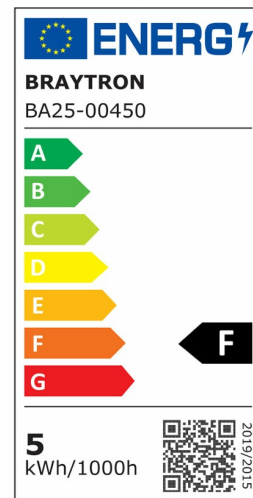

Braytron

PRODUCT DATASHEET

MODEL NO BA25-00450

DESCRIPTION BRY-ADVANCE-4,5W-GU10-38D-3000K-LED BULB

BRAYTRON SRL

Bulavardul iuliu maniu, Nr.616, Sector 6, 061129, Bucuresti-ROMANIA

info@braytron.com

www.braytron.com

Page 1-2

General Characteristics

Model No	:	BA25-00450
Main Family	:	Bulbs & Tubes
Sub Family	:	GU10 Bulbs
Type	:	GU10
Lamp Shape	:	Directional
Dimmable	:	Not-Dimmable
Light Source	:	LED
Socket	:	GU10
Warranty	:	2 years
Class	:	Class II
IP	:	IP20

Electrical Characteristics

Lifetime	:	15000 h
Voltage	:	220-240V
Power Factor	:	>0,5
Material	:	PBT
Working Temperature	:	-20 C+40 C
Frequency	:	50-60 Hz
Current	:	35 mA

Package Informations

N.W.	:	2,65 kgs
G.W.	:	3,65 kgs
PCS/CTN	:	100 pcs
Length	:	535 mm
Width	:	280 mm
Height	:	142 mm
EAN	:	5949097721342

Product Characteristics

Wattage	:	4,5 w
Color Temperature	:	3000K
Quse Lumen	:	350 lm
Color Rendering Index (CRI)	:	>80
Energy Efficiency Level	:	F
Beam Angle	:	38° Degrees
Equivalent	:	50 w
Color Category	:	Warm White