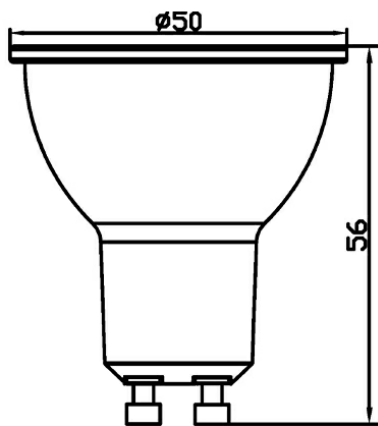

Braytron

PRODUCT DATASHEET

MODEL NO BA25-00450

DESCRIPTION BRY-ADVANCE-4,5W-GU10-38D-3000K-LED BULB

BRAYTRON SRL

Bulavardul iuliu maniu, Nr.616, Sector 6, 061129, Bucuresti-ROMANIA

info@braytron.com

www.braytron.com

Page 1-2