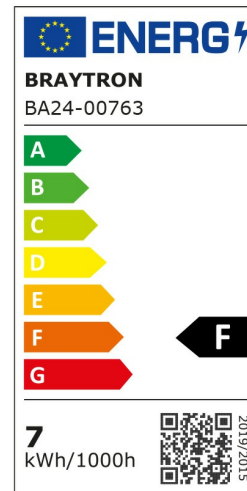

PRODUCT DATASHEET

MODEL NO BA24-00763

DESCRIPTION BRY-ADVANCE-7W-GU5.3-110D-6500K-LED BULB

General Characteristics

Model No	:	BA24-00763
Main Family	:	Bulbs & Tubes
Sub Family	:	MR16 Bulbs
Type	:	GU5.3
Lamp Shape	:	Non-Directional
Dimmable	:	Not-Dimmable
Light Source	:	LED
Socket	:	GU5.3
Warranty	:	2 years
Class	:	Class II
IP	:	IP20

Electrical Characteristics

Lifetime	:	15000 h
Voltage	:	220-240V
Power Factor	:	>0,5
Material	:	PBT
Working Temperature	:	-20 C+40 C
Frequency	:	50-60 Hz
Current	:	57 mA

Package Informations

N.W.	:	2,12 kgs
G.W.	:	3,65 kgs
PCS/CTN	:	100 pcs
Length	:	530 mm
Width	:	275 mm
Height	:	140 mm
EAN	:	5949097711565

Product Characteristics

Wattage	:	7 w
Color Temperature	:	6500K
Quse Lumen	:	580 lm
Color Rendering Index (CRI)	:	>80
Energy Efficiency Level	:	G
Beam Angle	:	110° Degrees
Equivalent	:	70 w
Color Category	:	Cool White

Dimensions & Weight

Diameter	:	50 mm
P. Height	:	48 mm
Weight	:	21 gr