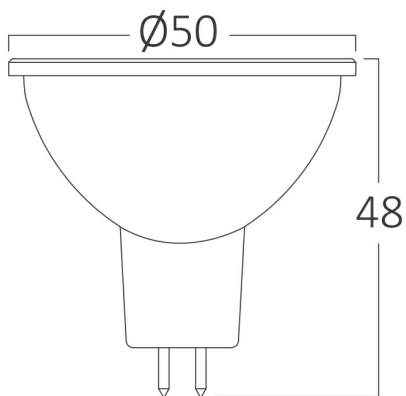

PRODUCT DATASHEET

MODEL NO BA24-00763

DESCRIPTION BRY-ADVANCE-7W-GU5.3-110D-6500K-LED BULB

General Characteristics

Model No	:	BA24-00763
Main Family	:	Bulbs & Tubes
Sub Family	:	MR16 Bulbs
Type	:	GU5.3
Lamp Shape	:	Non-Directional
Dimmable	:	Not-Dimmable
Light Source	:	LED
Socket	:	GU5.3
Warranty	:	2 years
Class	:	Class II
IP	:	IP20

Electrical Characteristics

Lifetime	:	15000 h
Voltage	:	220-240V
Power Factor	:	>0,5
Material	:	PBT
Working Temperature	:	-20 C+40 C
Frequency	:	50-60 Hz
Current	:	57 mA

Package Informations

N.W.	:	2,12 kgs
G.W.	:	3,65 kgs
PCS/CTN	:	100 pcs
Length	:	530 mm
Width	:	275 mm
Height	:	140 mm
EAN	:	5949097711565

Product Characteristics

Wattage	:	7 w
Color Temperature	:	6500K
Quse Lumen	:	580 lm
Color Rendering Index (CRI)	:	>80
Energy Efficiency Level	:	G
Beam Angle	:	110° Degrees
Equivalent	:	70 w
Color Category	:	Cool White

Dimensions & Weight

Diameter	:	50 mm
P. Height	:	48 mm
Weight	:	21 gr