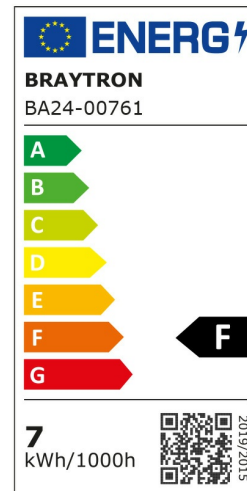

## PRODUCT DATASHEET

MODEL NO BA24-00761

DESCRIPTION BRY-ADVANCE-7W-GU5.3-110D-4000K-LED BULB

### General Characteristics

Model No	:	BA24-00761
Main Family	:	Bulbs & Tubes
Sub Family	:	MR16 Bulbs
Type	:	GU5.3
Lamp Shape	:	Non-Directional
Dimmable	:	Not-Dimmable
Light Source	:	LED
Socket	:	GU5.3
Warranty	:	2 years
Class	:	Class II
IP	:	IP20

### Product Characteristics

Wattage	:	7 w
Color Temperature	:	4000K
Quse Lumen	:	580 lm
Color Rendering Index (CRI)	:	>80
Energy Efficiency Level	:	G
Beam Angle	:	110° Degrees
Equivalent	:	70 w
Color Category	:	Natural White

### Dimensions & Weight

Diameter	:	50 mm
P. Height	:	48 mm
Weight	:	21 gr