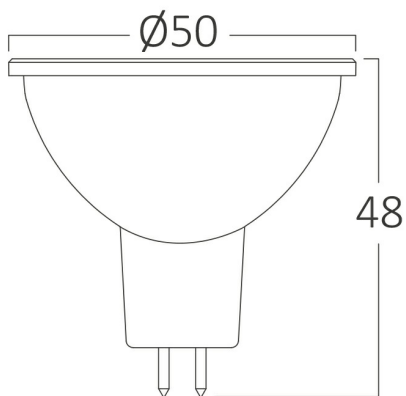

### General Characteristics

Model No	:	BA24-00761
Main Family	:	Bulbs & Tubes
Sub Family	:	MR16 Bulbs
Type	:	GU5.3
Lamp Shape	:	Non-Directional
Dimmable	:	Not-Dimmable
Light Source	:	LED
Socket	:	GU5.3
Warranty	:	2 years
Class	:	Class II
IP	:	IP20

### Package Informations

N.W.	:	2,12 kgs
G.W.	:	3,65 kgs
PCS/CTN	:	100 pcs
Length	:	530 mm
Width	:	275 mm
Height	:	140 mm
EAN	:	5949097711558

### Product Characteristics

Wattage	:	7 w
Color Temperature	:	4000K
Quse Lumen	:	580 lm
Color Rendering Index (CRI)	:	>80
Energy Efficiency Level	:	G
Beam Angle	:	110° Degrees
Equivalent	:	70 w
Color Category	:	Natural White

### Dimensions & Weight

Diameter	:	50 mm
P. Height	:	48 mm
Weight	:	21 gr