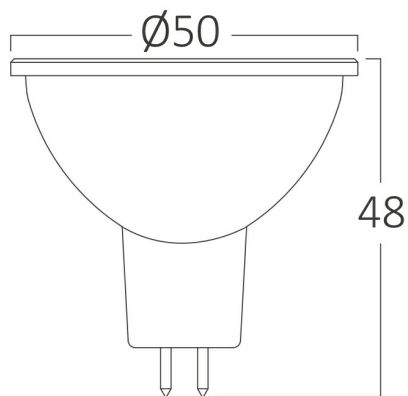

PRODUCT DATASHEET

MODEL NO BA24-00760

DESCRIPTION BRY-ADVANCE-7W-GU5.3-110D-3000K-LED BULB