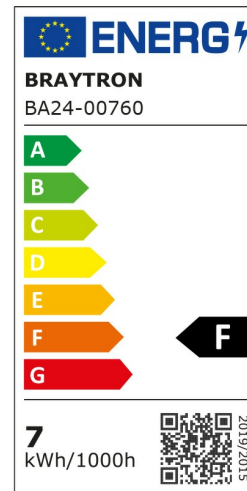

## PRODUCT DATASHEET

MODEL NO BA24-00760

DESCRIPTION BRY-ADVANCE-7W-GU5.3-110D-3000K-LED BULB

### General Characteristics

Model No	:	BA24-00760
Main Family	:	Bulbs & Tubes
Sub Family	:	MR16 Bulbs
Type	:	GU5.3
Lamp Shape	:	Non-Directional
Dimmable	:	Not-Dimmable
Light Source	:	LED
Socket	:	GU5.3
Warranty	:	2 years
Class	:	Class II
IP	:	IP20

### Product Characteristics

Wattage	:	7 w
Color Temperature	:	3000K
Quse Lumen	:	580 lm
Color Rendering Index (CRI)	:	>80
Energy Efficiency Level	:	G
Beam Angle	:	110° Degrees
Equivalent	:	70 w
Color Category	:	Warm White

### Dimensions & Weight

Diameter	:	50 mm
P. Height	:	48 mm
Weight	:	21 gr