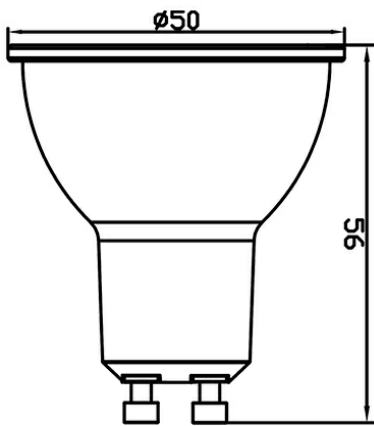

Braytron

PRODUCT DATASHEET

MODEL NO BA24-00753

DESCRIPTION BRY-ADVANCE-7W-GU10-110D-6500K-LED BULB

BRAYTRON SRL

Bulavardul Iuliu Maniu, Nr.616, Sector 6, 061129, Bucuresti-ROMANIA

info@braytron.com

www.braytron.com