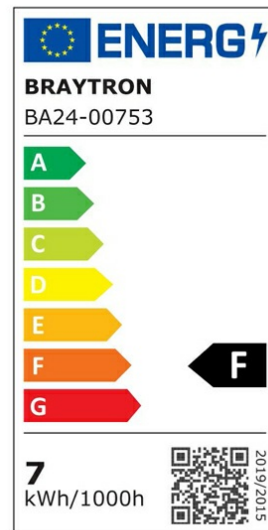

Braytron

PRODUCT DATASHEET

MODEL NO BA24-00753

DESCRIPTION BRY-ADVANCE-7W-GU10-110D-6500K-LED BULB

BRAYTRON SRL

Bulavardul Iuliu Maniu, Nr.616, Sector 6, 061129, Bucuresti-ROMANIA

info@braytron.com

www.braytron.com

General Characteristics

Model No	:	BA24-00753
Main Family	:	Bulbs & Tubes
Sub Family	:	GU10 Bulbs
Type	:	GU10
Lamp Shape	:	Non-Directional
Dimmable	:	Not-Dimmable
Light Source	:	LED
Socket	:	GU10
Warranty	:	2 years
Class	:	Class II
IP	:	IP20

Electrical Characteristics

Lifetime	:	15000 h
Voltage	:	220-240V
Power Factor	:	>0,5
Material	:	PBT
Working Temperature	:	-20 C+40 C
Frequency	:	50-60 Hz
Current	:	57 mA

Package Informations

N.W.	:	3,20 kgs
G.W.	:	4,60 kgs
PCS/CTN	:	100 pcs
Length	:	535 mm
Width	:	280 mm
Height	:	150 mm
EAN	:	5949097700446

Product Characteristics

Wattage	:	7 w
Color Temperature	:	6500K
Quse Lumen	:	580 lm
Color Rendering Index (CRI)	:	>80
Energy Efficiency Level	:	G
Beam Angle	:	110° Degrees
Equivalent	:	70 W
Color Category	:	Cool White