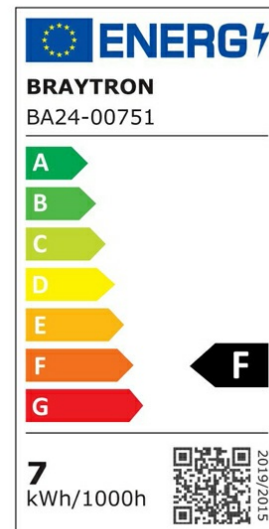

PRODUCT DATASHEET

MODEL NO BA24-00751

DESCRIPTION BRY-ADVANCE-7W-GU10-110D-4000K-LED BULB

General Characteristics

Model No	:	BA24-00751
Main Family	:	Bulbs & Tubes
Sub Family	:	GU10 Bulbs
Type	:	GU10
Lamp Shape	:	Non-Directional
Dimmable	:	Not-Dimmable
Light Source	:	LED
Socket	:	GU10
Warranty	:	2 years
Class	:	Class II
IP	:	IP20

Electrical Characteristics

Lifetime	:	15000 h
Voltage	:	220-240V
Power Factor	:	>0,5
Material	:	PBT
Working Temperature	:	-20 C+40 C
Frequency	:	50-60 Hz
Current	:	57 mA

Package Informations

N.W.	:	3,20 kgs
G.W.	:	4,60 kgs
PCS/CTN	:	100 pcs
Length	:	535 mm
Width	:	280 mm
Height	:	150 mm
EAN	:	5949097707100

Product Characteristics

Wattage	:	7 w
Color Temperature	:	4000K
Quse Lumen	:	580 lm
Color Rendering Index (CRI)	:	>80
Energy Efficiency Level	:	G
Beam Angle	:	110° Degrees
Equivalent	:	70 W
Color Category	:	Natural White

Dimensions & Weight

Diameter	:	50 mm
P. Height	:	56 mm
Weight	:	32 gr