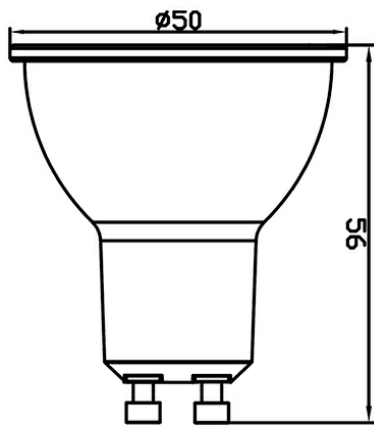

PRODUCT DATASHEET

MODEL NO BA24-00751

DESCRIPTION BRY-ADVANCE-7W-GU10-110D-4000K-LED BULB

General Characteristics

Model No	:	BA24-00751
Main Family	:	Bulbs & Tubes
Sub Family	:	GU10 Bulbs
Type	:	GU10
Lamp Shape	:	Non-Directional
Dimmable	:	Not-Dimmable
Light Source	:	LED
Socket	:	GU10
Warranty	:	2 years
Class	:	Class II
IP	:	IP20

Electrical Characteristics

Lifetime	:	15000 h
Voltage	:	220-240V
Power Factor	:	>0,5
Material	:	PBT
Working Temperature	:	-20 C+40 C
Frequency	:	50-60 Hz
Current	:	57 mA

Package Informations

N.W.	:	3,20 kgs
G.W.	:	4,60 kgs
PCS/CTN	:	100 pcs
Length	:	535 mm
Width	:	280 mm
Height	:	150 mm
EAN	:	5949097707100

Product Characteristics

Wattage	:	7 w
Color Temperature	:	4000K
Quse Lumen	:	580 lm
Color Rendering Index (CRI)	:	>80
Energy Efficiency Level	:	G
Beam Angle	:	110° Degrees
Equivalent	:	70 W
Color Category	:	Natural White

Dimensions & Weight

Diameter	:	50 mm
P. Height	:	56 mm
Weight	:	32 gr