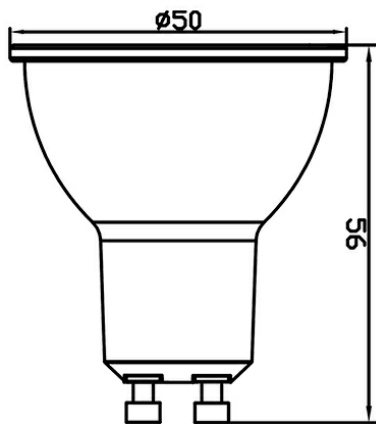

Braytron

PRODUCT DATASHEET

MODEL NO BA24-00751

DESCRIPTION BRY-ADVANCE-7W-GU10-110D-4000K-LED BULB

BRAYTRON SRL

Bulavardul Iuliu Maniu, Nr.616, Sector 6, 061129, Bucuresti-ROMANIA

info@braytron.com

www.braytron.com