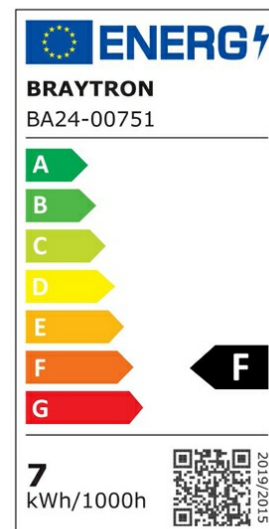

Braytron

PRODUCT DATASHEET

MODEL NO BA24-00751

DESCRIPTION BRY-ADVANCE-7W-GU10-110D-4000K-LED BULB

BRAYTRON SRL

Bulavardul Iuliu Maniu, Nr.616, Sector 6, 061129, Bucuresti-ROMANIA

info@braytron.com

www.braytron.com

General Characteristics

Model No	:	BA24-00751
Main Family	:	Bulbs & Tubes
Sub Family	:	GU10 Bulbs
Type	:	GU10
Lamp Shape	:	Non-Directional
Dimmable	:	Not-Dimmable
Light Source	:	LED
Socket	:	GU10
Warranty	:	2 years
Class	:	Class II
IP	:	IP20

Electrical Characteristics

Lifetime	:	15000 h
Voltage	:	220-240V
Power Factor	:	>0,5
Material	:	PBT
Working Temperature	:	-20 C+40 C
Frequency	:	50-60 Hz
Current	:	57 mA

Package Informations

N.W.	:	3,20 kgs
G.W.	:	4,60 kgs
PCS/CTN	:	100 pcs
Length	:	535 mm
Width	:	280 mm
Height	:	150 mm
EAN	:	5949097707100

Product Characteristics

Wattage	:	7 w
Color Temperature	:	4000K
Quse Lumen	:	580 lm
Color Rendering Index (CRI)	:	>80
Energy Efficiency Level	:	G
Beam Angle	:	110° Degrees
Equivalent	:	70 W
Color Category	:	Natural White