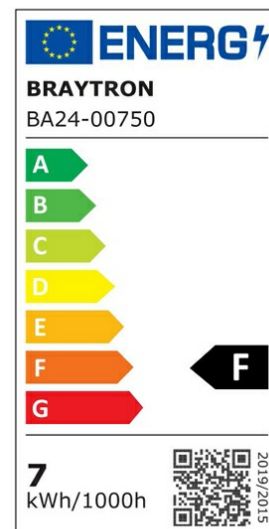

Braytron

PRODUCT DATASHEET

MODEL NO BA24-00750

DESCRIPTION BRY-ADVANCE-7W-GU10-110D-3000K-LED BULB

BRAYTRON SRL

Bulavardul Iuliu Maniu, Nr.616, Sector 6, 061129, Bucuresti-ROMANIA

info@braytron.com

www.braytron.com

General Characteristics

Model No	:	BA24-00750
Main Family	:	Bulbs & Tubes
Sub Family	:	GU10 Bulbs
Type	:	GU10
Lamp Shape	:	Non-Directional
Dimmable	:	Not-Dimmable
Light Source	:	LED
Socket	:	GU10
Warranty	:	2 years
Class	:	Class II
IP	:	IP20

Electrical Characteristics

Lifetime	:	15000 h
Voltage	:	220-240V
Power Factor	:	>0,5
Material	:	PBT
Working Temperature	:	-20 C+40 C
Frequency	:	50-60 Hz
Current	:	57 mA

Package Informations

N.W.	:	3,20 kgs
G.W.	:	4,60 kgs
PCS/CTN	:	100 pcs
Length	:	535 mm
Width	:	280 mm
Height	:	150 mm
EAN	:	5949097700439

Product Characteristics

Wattage	:	7 w
Color Temperature	:	3000K
Quse Lumen	:	580 lm
Color Rendering Index (CRI)	:	>80
Energy Efficiency Level	:	G
Beam Angle	:	110° Degrees
Equivalent	:	70 w
Color Category	:	Warm White