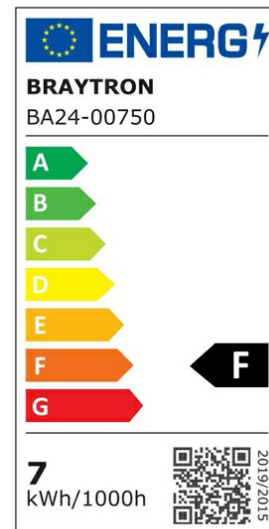

PRODUCT DATASHEET

MODEL NO BA24-00750

DESCRIPTION BRY-ADVANCE-7W-GU10-110D-3000K-LED BULB

General Characteristics

| | | |
|--------------|---|-----------------|
| Model No | : | BA24-00750 |
| Main Family | : | Bulbs & Tubes |
| Sub Family | : | GU10 Bulbs |
| Type | : | GU10 |
| Lamp Shape | : | Non-Directional |
| Dimmable | : | Not-Dimmable |
| Light Source | : | LED |
| Socket | : | GU10 |
| Warranty | : | 2 years |
| Class | : | Class II |
| IP | : | IP20 |

Electrical Characteristics

| | | |
|---------------------|---|------------|
| Lifetime | : | 15000 h |
| Voltage | : | 220-240V |
| Power Factor | : | >0,5 |
| Material | : | PBT |
| Working Temperature | : | -20 C+40 C |
| Frequency | : | 50-60 Hz |
| Current | : | 57 mA |

Package Informations

| | | |
|---------|---|---------------|
| N.W. | : | 3,20 kgs |
| G.W. | : | 4,60 kgs |
| PCS/CTN | : | 100 pcs |
| Length | : | 535 mm |
| Width | : | 280 mm |
| Height | : | 150 mm |
| EAN | : | 5949097700439 |

Product Characteristics

| | | |
|-----------------------------|---|--------------|
| Wattage | : | 7 w |
| Color Temperature | : | 3000K |
| Quse Lumen | : | 580 lm |
| Color Rendering Index (CRI) | : | >80 |
| Energy Efficiency Level | : | G |
| Beam Angle | : | 110° Degrees |
| Equivalent | : | 70 w |
| Color Category | : | Warm White |