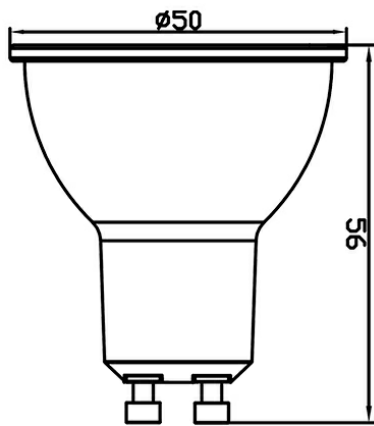

PRODUCT DATASHEET

MODEL NO BA24-00750

DESCRIPTION BRY-ADVANCE-7W-GU10-110D-3000K-LED BULB

General Characteristics

| | | |
|--------------|---|-----------------|
| Model No | : | BA24-00750 |
| Main Family | : | Bulbs & Tubes |
| Sub Family | : | GU10 Bulbs |
| Type | : | GU10 |
| Lamp Shape | : | Non-Directional |
| Dimmable | : | Not-Dimmable |
| Light Source | : | LED |
| Socket | : | GU10 |
| Warranty | : | 2 years |
| Class | : | Class II |
| IP | : | IP20 |

Package Informations

| | | |
|---------|---|---------------|
| N.W. | : | 3,20 kgs |
| G.W. | : | 4,60 kgs |
| PCS/CTN | : | 100 pcs |
| Length | : | 535 mm |
| Width | : | 280 mm |
| Height | : | 150 mm |
| EAN | : | 5949097700439 |

Product Characteristics

| | | |
|-----------------------------|---|--------------|
| Wattage | : | 7 w |
| Color Temperature | : | 3000K |
| Quse Lumen | : | 580 lm |
| Color Rendering Index (CRI) | : | >80 |
| Energy Efficiency Level | : | G |
| Beam Angle | : | 110° Degrees |
| Equivalent | : | 70 w |
| Color Category | : | Warm White |

Dimensions & Weight

| | | |
|-----------|---|-------|
| Diameter | : | 50 mm |
| P. Height | : | 56 mm |
| Weight | : | 32 gr |