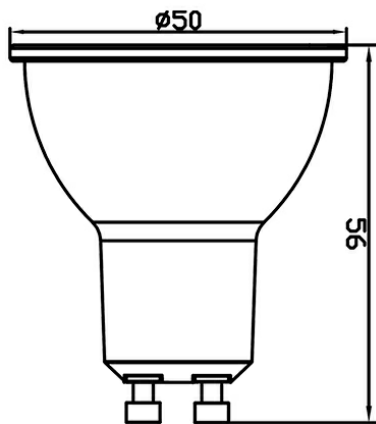

Braytron

PRODUCT DATASHEET

MODEL NO BA24-00750

DESCRIPTION BRY-ADVANCE-7W-GU10-110D-3000K-LED BULB

BRAYTRON SRL

Bulavardul Iuliu Maniu, Nr.616, Sector 6, 061129, Bucuresti-ROMANIA

info@braytron.com

www.braytron.com