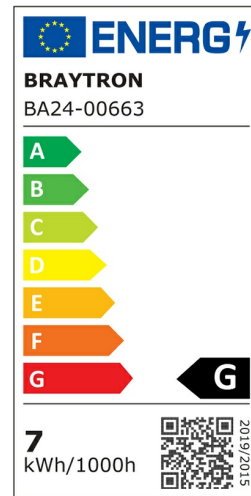

Braytron

PRODUCT DATASHEET

MODEL NO BA24-00663

DESCRIPTION BRY-ADVANCE-6,5W-GU5.3-110D-6500K-LED BULB

BRAYTRON SRL

Bulavardul iuliu maniu, Nr.616, Sector 6, 061129, Bucuresti-ROMANIA

info@braytron.com

www.braytron.com

General Characteristics

Model No	:	BA24-00663
Main Family	:	Bulbs & Tubes
Sub Family	:	MR16 Bulbs
Type	:	GU5.3
Lamp Shape	:	Non-Directional
Dimmable	:	Not-Dimmable
Light Source	:	LED
Socket	:	GU5.3
Warranty	:	2 years
Class	:	Class II
IP	:	IP20

Electrical Characteristics

Lifetime	:	15000 h
Voltage	:	220-240V
Power Factor	:	>0,5
Material	:	PBT
Working Temperature	:	-20 C+40 C
Frequency	:	50-60 Hz
Current	:	57 mA

Package Informations

N.W.	:	1,80 kgs
G.W.	:	3,30 kgs
PCS/CTN	:	100 pcs
Length	:	530 mm
Width	:	280 mm
Height	:	140 mm
EAN	:	5949097736162

Product Characteristics

Wattage	:	6,5 w
Color Temperature	:	6500K
Quse Lumen	:	550 lm
Color Rendering Index (CRI)	:	>80
Energy Efficiency Level	:	G
Beam Angle	:	110° Degrees
Equivalent	:	70 w
Color Category	:	Cool White