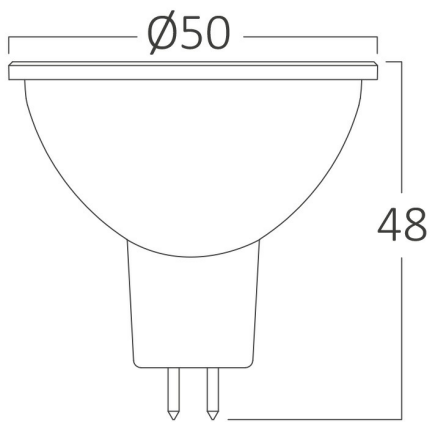

Braytron

PRODUCT DATASHEET

MODEL NO BA24-00663

DESCRIPTION BRY-ADVANCE-6,5W-GU5.3-110D-6500K-LED BULB

BRAYTRON SRL

Bulavardul iuliu maniu, Nr.616, Sector 6, 061129, Bucuresti-ROMANIA

info@braytron.com

www.braytron.com