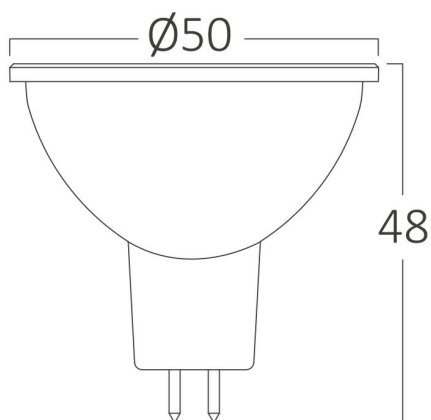

Braytron

PRODUCT DATASHEET

MODEL NO BA24-00661

DESCRIPTION BRY-ADVANCE-6,5W-GU5.3-110D-4000K-LED BULB

BRAYTRON SRL

Bulavardul iuliu maniu, Nr.616, Sector 6, 061129, Bucuresti-ROMANIA

info@braytron.com

www.braytron.com