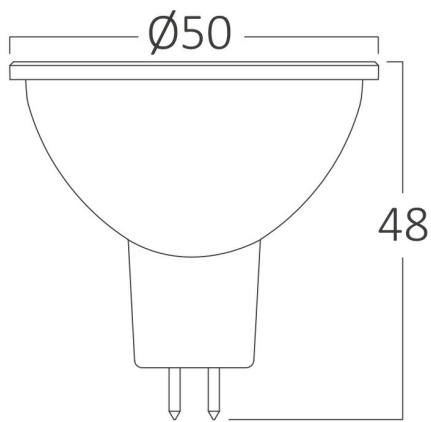

Braytron

PRODUCT DATASHEET

MODEL NO BA24-00660

DESCRIPTION BRY-ADVANCE-6,5W-GU5.3-110D-3000K-LED BULB

BRAYTRON SRL

Bulavardul iuliu maniu, Nr.616, Sector 6, 061129, Bucuresti-ROMANIA

info@braytron.com

www.braytron.com

Page 1-2