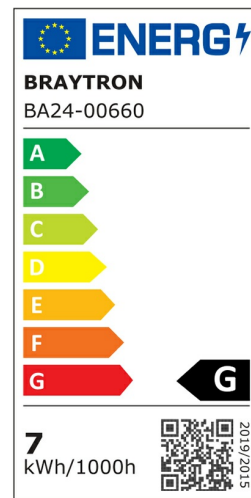

Braytron

PRODUCT DATASHEET

MODEL NO BA24-00660

DESCRIPTION BRY-ADVANCE-6,5W-GU5.3-110D-3000K-LED BULB

BRAYTRON SRL

Bulavardul iuliu maniu, Nr.616, Sector 6, 061129, Bucuresti-ROMANIA

info@braytron.com

www.braytron.com

Page 1-2

General Characteristics

Model No	:	BA24-00660
Main Family	:	Bulbs & Tubes
Sub Family	:	MR16 Bulbs
Type	:	GU5.3
Lamp Shape	:	Non-Directional
Dimmable	:	Not-Dimmable
Light Source	:	LED
Socket	:	GU5.3
Warranty	:	2 years
Class	:	Class II
IP	:	IP20

Electrical Characteristics

Lifetime	:	15000 h
Voltage	:	220-240V
Power Factor	:	>0,5
Material	:	PBT
Working Temperature	:	-20 C+40 C
Frequency	:	50-60 Hz
Current	:	57 mA

Package Informations

N.W.	:	1,80 kgs
G.W.	:	3,30 kgs
PCS/CTN	:	100 pcs
Length	:	530 mm
Width	:	280 mm
Height	:	140 mm
EAN	:	5949097736148

Product Characteristics

Wattage	:	6,5 w
Color Temperature	:	3000K
Quse Lumen	:	550 lm
Color Rendering Index (CRI)	:	>80
Energy Efficiency Level	:	G
Beam Angle	:	110° Degrees
Equivalent	:	70 w
Color Category	:	Warm White