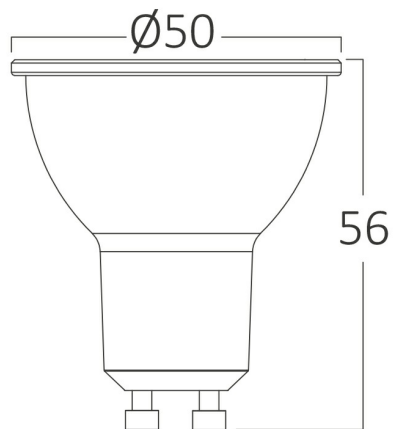

Braytron

PRODUCT DATASHEET

MODEL NO BA24-00653

DESCRIPTION BRY-ADVANCE-6,5W-GU10-110D-6500K-LED BULB

BRAYTRON SRL

Bulavardul iuliu maniu, Nr.616, Sector 6, 061129, Bucuresti-ROMANIA

info@braytron.com

www.braytron.com