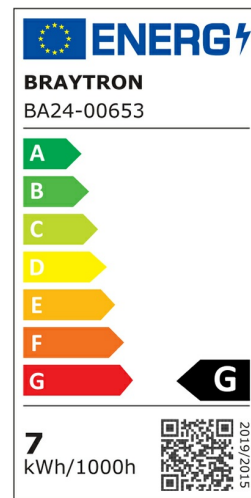

Braytron

PRODUCT DATASHEET

MODEL NO BA24-00653

DESCRIPTION BRY-ADVANCE-6,5W-GU10-110D-6500K-LED BULB

BRAYTRON SRL

Bulavardul iuliu maniu, Nr.616, Sector 6, 061129, Bucuresti-ROMANIA

info@braytron.com

www.braytron.com

General Characteristics

Model No	:	BA24-00653
Main Family	:	Bulbs & Tubes
Sub Family	:	GU10 Bulbs
Type	:	GU10
Lamp Shape	:	Non-Directional
Dimmable	:	Not-Dimmable
Light Source	:	LED
Socket	:	GU10
Warranty	:	2 years
Class	:	Class II
IP	:	IP20

Electrical Characteristics

Lifetime	:	15000 h
Voltage	:	220-240V
Power Factor	:	>0,5
Material	:	PBT
Working Temperature	:	-20 C+40 C
Frequency	:	50-60 Hz
Current	:	57 mA

Package Informations

N.W.	:	2,40 kgs
G.W.	:	4,10 kgs
PCS/CTN	:	100 pcs
Length	:	535 mm
Width	:	280 mm
Height	:	150 mm
EAN	:	5949097736131

Product Characteristics

Wattage	:	6,5 w
Color Temperature	:	6500K
Quse Lumen	:	550 lm
Color Rendering Index (CRI)	:	>80
Energy Efficiency Level	:	G
Beam Angle	:	110° Degrees
Equivalent	:	70 w
Color Category	:	Cool White