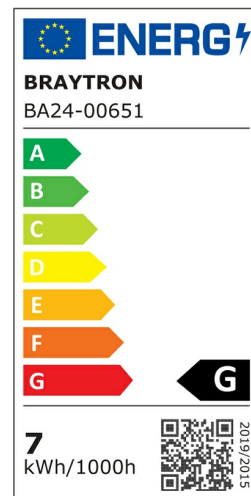

## PRODUCT DATASHEET

MODEL NO BA24-00651

DESCRIPTION BRY-ADVANCE-6,5W-GU10-110D-4000K-LED BULB

BRAYTRON SRL

Bulavardul iuliu maniu, Nr.616, Sector 6, 061129, Bucuresti-ROMANIA

info@braytron.com

www.braytron.com

### General Characteristics

Model No	:	BA24-00651
Main Family	:	Bulbs & Tubes
Sub Family	:	GU10 Bulbs
Type	:	GU10
Lamp Shape	:	Non-Directional
Dimmable	:	Not-Dimmable
Light Source	:	LED
Socket	:	GU10
Warranty	:	2 years
Class	:	Class II
IP	:	IP20

### Product Characteristics

Wattage	:	6,5 w
Color Temperature	:	4000K
Quse Lumen	:	550 lm
Color Rendering Index (CRI)	:	>80
Energy Efficiency Level	:	G
Beam Angle	:	110° Degrees
Equivalent	:	70 w
Color Category	:	Natural White