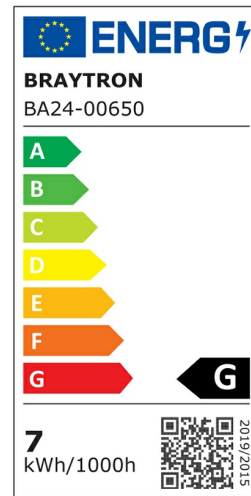

Braytron

PRODUCT DATASHEET

MODEL NO BA24-00650

DESCRIPTION BRY-ADVANCE-6,5W-GU10-110D-3000K-LED BULB

BRAYTRON SRL

Bulavardul iuliu maniu, Nr.616, Sector 6, 061129, Bucuresti-ROMANIA

info@braytron.com

www.braytron.com

Page 1-2

General Characteristics

Model No	:	BA24-00650
Main Family	:	Bulbs & Tubes
Sub Family	:	GU10 Bulbs
Type	:	GU10
Lamp Shape	:	Non-Directional
Dimmable	:	Not-Dimmable
Light Source	:	LED
Socket	:	GU10
Warranty	:	2 years
Class	:	Class II
IP	:	IP20

Electrical Characteristics

Lifetime	:	15000 h
Voltage	:	220-240V
Power Factor	:	>0,5
Material	:	PBT
Working Temperature	:	-20 C+40 C
Frequency	:	50-60 Hz
Current	:	57 mA

Package Informations

N.W.	:	2,40 kgs
G.W.	:	4,10 kgs
PCS/CTN	:	100 pcs
Length	:	535 mm
Width	:	280 mm
Height	:	150 mm
EAN	:	5949097736117

Product Characteristics

Wattage	:	6,5 w
Color Temperature	:	3000K
Quse Lumen	:	550 lm
Color Rendering Index (CRI)	:	>80
Energy Efficiency Level	:	G
Beam Angle	:	110° Degrees
Equivalent	:	70 w
Color Category	:	Warm White