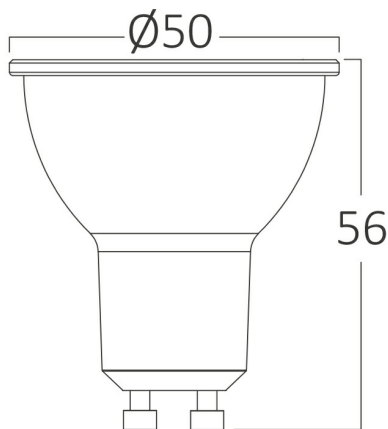

Braytron

PRODUCT DATASHEET

MODEL NO BA24-00650

DESCRIPTION BRY-ADVANCE-6,5W-GU10-110D-3000K-LED BULB

BRAYTRON SRL

Bulavardul iuliu maniu, Nr.616, Sector 6, 061129, Bucuresti-ROMANIA

info@braytron.com

www.braytron.com

Page 1-2