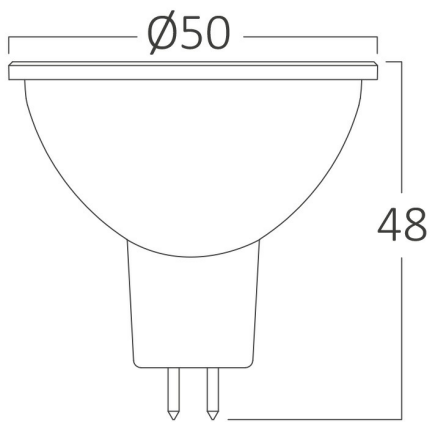

Braytron

PRODUCT DATASHEET

MODEL NO BA24-00563

DESCRIPTION BRY-ADVANCE-5W-GU5.3-110D-6500K-LED BULB

BRAYTRON SRL

Bulavardul iuliu maniu, Nr.616, Sector 6, 061129, Bucuresti-ROMANIA

info@braytron.com

www.braytron.com