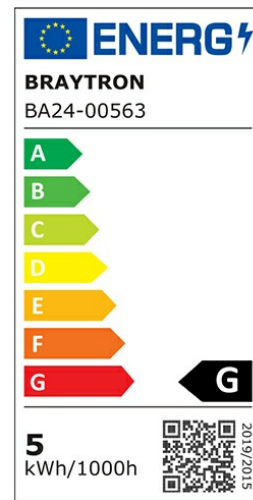

Braytron

PRODUCT DATASHEET

MODEL NO BA24-00563

DESCRIPTION BRY-ADVANCE-5W-GU5.3-110D-6500K-LED BULB

BRAYTRON SRL

Bulavardul iuliu maniu, Nr.616, Sector 6, 061129, Bucuresti-ROMANIA

info@braytron.com

www.braytron.com

General Characteristics

Model No	:	BA24-00563
Main Family	:	Bulbs & Tubes
Sub Family	:	MR16 Bulbs
Type	:	GU5.3
Lamp Shape	:	Non-Directional
Dimmable	:	Not-Dimmable
Light Source	:	LED
Socket	:	GU5.3
Warranty	:	2 years
Class	:	Class II
IP	:	IP20

Electrical Characteristics

Lifetime	:	15000 h
Voltage	:	220-240V
Power Factor	:	>0,5
Material	:	PBT
Working Temperature	:	-20 C+40 C
Frequency	:	50-60 Hz
Current	:	43 mA

Package Informations

N.W.	:	2,10 kgs
G.W.	:	3,25 kgs
PCS/CTN	:	100 pcs
Length	:	530 mm
Width	:	280 mm
Height	:	140 mm
EAN	:	5949097700422

Product Characteristics

Wattage	:	5 w
Color Temperature	:	6500K
Quse Lumen	:	430 lm
Color Rendering Index (CRI)	:	>80
Energy Efficiency Level	:	F
Beam Angle	:	110° Degrees
Equivalent	:	50 w
Color Category	:	Cool White