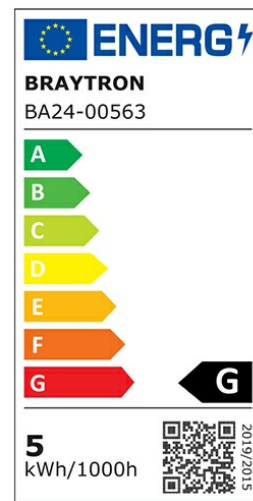

PRODUCT DATASHEET

MODEL NO BA24-00563

DESCRIPTION BRY-ADVANCE-5W-GU5.3-110D-6500K-LED BULB

General Characteristics

Model No	:	BA24-00563
Main Family	:	Bulbs & Tubes
Sub Family	:	MR16 Bulbs
Type	:	GU5.3
Lamp Shape	:	Non-Directional
Dimmable	:	Not-Dimmable
Light Source	:	LED
Socket	:	GU5.3
Warranty	:	2 years
Class	:	Class II
IP	:	IP20

Electrical Characteristics

Lifetime	:	15000 h
Voltage	:	220-240V
Power Factor	:	>0,5
Material	:	PBT
Working Temperature	:	-20 C+40 C
Frequency	:	50-60 Hz
Current	:	43 mA

Package Informations

N.W.	:	2,10 kgs
G.W.	:	3,25 kgs
PCS/CTN	:	100 pcs
Length	:	530 mm
Width	:	280 mm
Height	:	140 mm
EAN	:	5949097700422

Product Characteristics

Wattage	:	5 w
Color Temperature	:	6500K
Quse Lumen	:	430 lm
Color Rendering Index (CRI)	:	>80
Energy Efficiency Level	:	F
Beam Angle	:	110° Degrees
Equivalent	:	50 w
Color Category	:	Cool White

Dimensions & Weight

Diameter	:	50 mm
P. Height	:	48 mm
Weight	:	21 gr