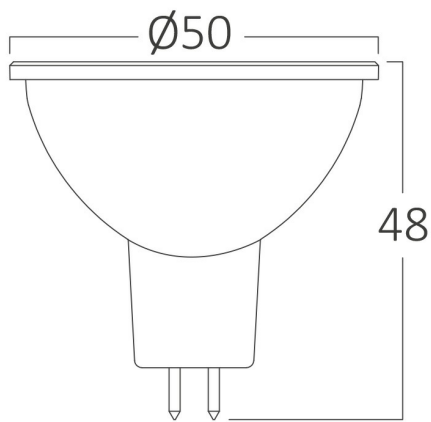

PRODUCT DATASHEET

MODEL NO BA24-00563

DESCRIPTION BRY-ADVANCE-5W-GU5.3-110D-6500K-LED BULB

General Characteristics

Model No	:	BA24-00563
Main Family	:	Bulbs & Tubes
Sub Family	:	MR16 Bulbs
Type	:	GU5.3
Lamp Shape	:	Non-Directional
Dimmable	:	Not-Dimmable
Light Source	:	LED
Socket	:	GU5.3
Warranty	:	2 years
Class	:	Class II
IP	:	IP20

Electrical Characteristics

Lifetime	:	15000 h
Voltage	:	220-240V
Power Factor	:	>0,5
Material	:	PBT
Working Temperature	:	-20 C+40 C
Frequency	:	50-60 Hz
Current	:	43 mA

Package Informations

N.W.	:	2,10 kgs
G.W.	:	3,25 kgs
PCS/CTN	:	100 pcs
Length	:	530 mm
Width	:	280 mm
Height	:	140 mm
EAN	:	5949097700422

Product Characteristics

Wattage	:	5 w
Color Temperature	:	6500K
Quse Lumen	:	430 lm
Color Rendering Index (CRI)	:	>80
Energy Efficiency Level	:	F
Beam Angle	:	110° Degrees
Equivalent	:	50 w
Color Category	:	Cool White

Dimensions & Weight

Diameter	:	50 mm
P. Height	:	48 mm
Weight	:	21 gr