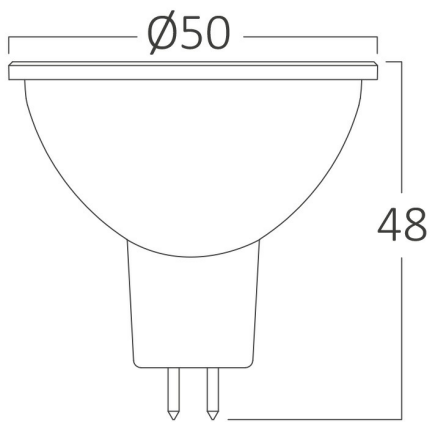

Braytron

PRODUCT DATASHEET

MODEL NO BA24-00561

DESCRIPTION BRY-ADVANCE-5W-GU5.3-110D-4000K-LED BULB

BRAYTRON SRL

Bulavardul iuliu maniu, Nr.616, Sector 6, 061129, Bucuresti-ROMANIA

info@braytron.com

www.braytron.com