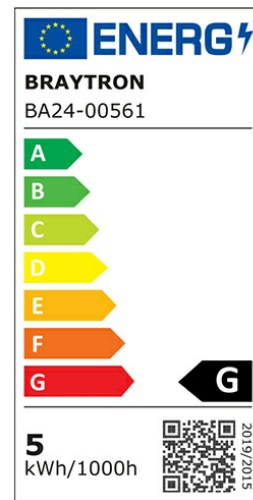

Braytron

PRODUCT DATASHEET

MODEL NO BA24-00561

DESCRIPTION BRY-ADVANCE-5W-GU5.3-110D-4000K-LED BULB

BRAYTRON SRL

Bulavardul iuliu maniu, Nr.616, Sector 6, 061129, Bucuresti-ROMANIA

info@braytron.com

www.braytron.com