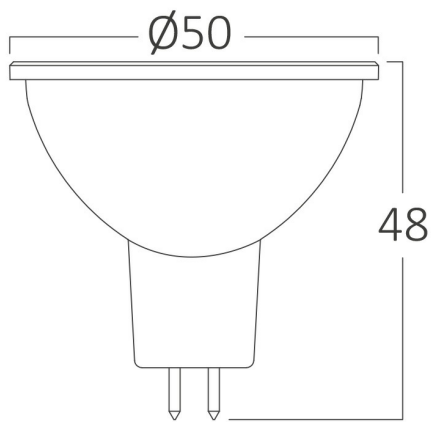

Braytron

PRODUCT DATASHEET

MODEL NO BA24-00560

DESCRIPTION BRY-ADVANCE-5W-GU5.3-110D-3000K-LED BULB

BRAYTRON SRL

Bulavardul iuliu maniu, Nr.616, Sector 6, 061129, Bucuresti-ROMANIA

info@braytron.com

www.braytron.com