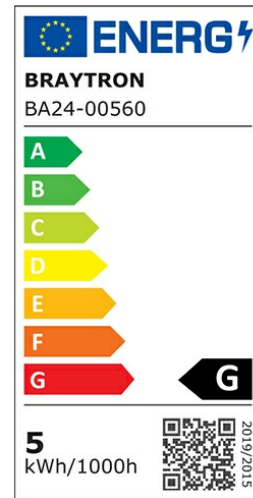

## PRODUCT DATASHEET

MODEL NO BA24-00560

DESCRIPTION BRY-ADVANCE-5W-GU5.3-110D-3000K-LED BULB

### General Characteristics

Model No	:	BA24-00560
Main Family	:	Bulbs & Tubes
Sub Family	:	MR16 Bulbs
Type	:	GU5.3
Lamp Shape	:	Non-Directional
Dimmable	:	Not-Dimmable
Light Source	:	LED
Socket	:	GU5.3
Warranty	:	2 years
Class	:	Class II
IP	:	IP20

### Product Characteristics

Wattage	:	5 w
Color Temperature	:	3000K
Quse Lumen	:	430 lm
Color Rendering Index (CRI)	:	>80
Energy Efficiency Level	:	F
Beam Angle	:	110° Degrees
Equivalent	:	50 w
Color Category	:	Warm White

### Dimensions & Weight

Diameter	:	50 mm
P. Height	:	48 mm
Weight	:	21 gr