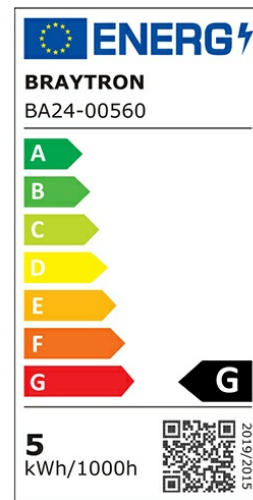

Braytron

PRODUCT DATASHEET

MODEL NO BA24-00560

DESCRIPTION BRY-ADVANCE-5W-GU5.3-110D-3000K-LED BULB

BRAYTRON SRL

Bulavardul iuliu maniu, Nr.616, Sector 6, 061129, Bucuresti-ROMANIA

info@braytron.com

www.braytron.com

General Characteristics

Model No	:	BA24-00560
Main Family	:	Bulbs & Tubes
Sub Family	:	MR16 Bulbs
Type	:	GU5.3
Lamp Shape	:	Non-Directional
Dimmable	:	Not-Dimmable
Light Source	:	LED
Socket	:	GU5.3
Warranty	:	2 years
Class	:	Class II
IP	:	IP20

Electrical Characteristics

Lifetime	:	15000 h
Voltage	:	220-240V
Power Factor	:	>0,5
Material	:	PBT
Working Temperature	:	-20 C+40 C
Frequency	:	50-60 Hz
Current	:	43 mA

Package Informations

N.W.	:	2,10 kgs
G.W.	:	3,25 kgs
PCS/CTN	:	100 pcs
Length	:	530 mm
Width	:	280 mm
Height	:	140 mm
EAN	:	5949097700415

Product Characteristics

Wattage	:	5 w
Color Temperature	:	3000K
Quse Lumen	:	430 lm
Color Rendering Index (CRI)	:	>80
Energy Efficiency Level	:	F
Beam Angle	:	110° Degrees
Equivalent	:	50 w
Color Category	:	Warm White