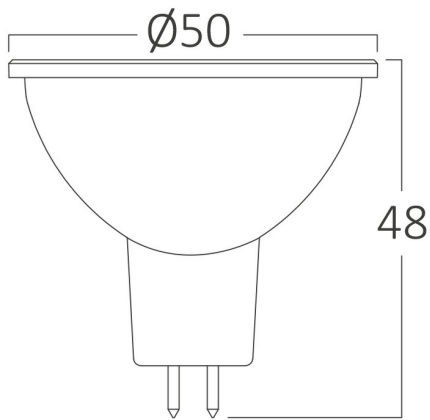

### General Characteristics

Model No	:	BA24-00560
Main Family	:	Bulbs & Tubes
Sub Family	:	MR16 Bulbs
Type	:	GU5.3
Lamp Shape	:	Non-Directional
Dimmable	:	Not-Dimmable
Light Source	:	LED
Socket	:	GU5.3
Warranty	:	2 years
Class	:	Class II
IP	:	IP20

### Package Informations

N.W.	:	2,10 kgs
G.W.	:	3,25 kgs
PCS/CTN	:	100 pcs
Length	:	530 mm
Width	:	280 mm
Height	:	140 mm
EAN	:	5949097700415

### Product Characteristics

Wattage	:	5 w
Color Temperature	:	3000K
Quse Lumen	:	430 lm
Color Rendering Index (CRI)	:	>80
Energy Efficiency Level	:	F
Beam Angle	:	110° Degrees
Equivalent	:	50 w
Color Category	:	Warm White

### Dimensions & Weight

Diameter	:	50 mm
P. Height	:	48 mm
Weight	:	21 gr