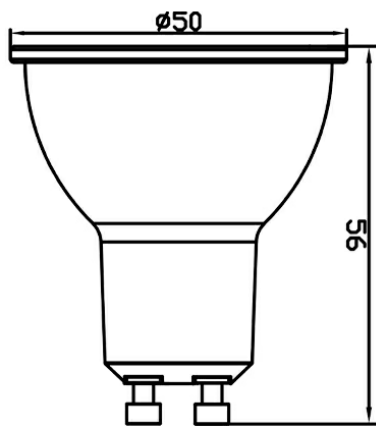

PRODUCT DATASHEET

MODEL NO BA24-00553

DESCRIPTION BRY-ADVANCE-5W-GU10-110D-6500K-LED BULB

General Characteristics

Model No	:	BA24-00553
Main Family	:	Bulbs & Tubes
Sub Family	:	GU10 Bulbs
Type	:	GU10
Lamp Shape	:	Non-Directional
Dimmable	:	Not-Dimmable
Light Source	:	LED
Socket	:	GU10
Warranty	:	2 years
Class	:	Class II
IP	:	IP20

Electrical Characteristics

Lifetime	:	15000 h
Voltage	:	220-240V
Power Factor	:	>0,5
Material	:	PBT
Working Temperature	:	-20 C+40 C
Frequency	:	50-60 Hz
Current	:	43 mA

Package Informations

N.W.	:	2,50 kgs
G.W.	:	3,70 kgs
PCS/CTN	:	100 pcs
Length	:	535 mm
Width	:	280 mm
Height	:	150 mm
EAN	:	5949097700408

Product Characteristics

Wattage	:	5 w
Color Temperature	:	6500K
Quse Lumen	:	430 lm
Color Rendering Index (CRI)	:	>80
Energy Efficiency Level	:	F
Beam Angle	:	110° Degrees
Equivalent	:	50 w
Color Category	:	Cool White

Dimensions & Weight

Diameter	:	50 mm
P. Height	:	56 mm
Weight	:	25 gr