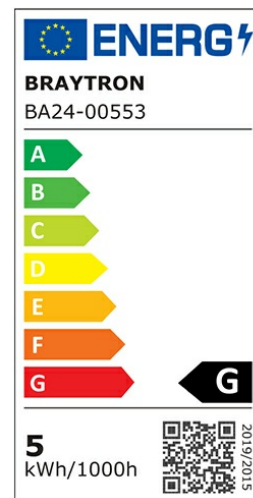

PRODUCT DATASHEET

MODEL NO BA24-00553

DESCRIPTION BRY-ADVANCE-5W-GU10-110D-6500K-LED BULB

General Characteristics

Model No	:	BA24-00553
Main Family	:	Bulbs & Tubes
Sub Family	:	GU10 Bulbs
Type	:	GU10
Lamp Shape	:	Non-Directional
Dimmable	:	Not-Dimmable
Light Source	:	LED
Socket	:	GU10
Warranty	:	2 years
Class	:	Class II
IP	:	IP20

Electrical Characteristics

Lifetime	:	15000 h
Voltage	:	220-240V
Power Factor	:	>0,5
Material	:	PBT
Working Temperature	:	-20 C+40 C
Frequency	:	50-60 Hz
Current	:	43 mA

Package Informations

N.W.	:	2,50 kgs
G.W.	:	3,70 kgs
PCS/CTN	:	100 pcs
Length	:	535 mm
Width	:	280 mm
Height	:	150 mm
EAN	:	5949097700408

Product Characteristics

Wattage	:	5 w
Color Temperature	:	6500K
Quse Lumen	:	430 lm
Color Rendering Index (CRI)	:	>80
Energy Efficiency Level	:	F
Beam Angle	:	110° Degrees
Equivalent	:	50 w
Color Category	:	Cool White

Dimensions & Weight

Diameter	:	50 mm
P. Height	:	56 mm
Weight	:	25 gr