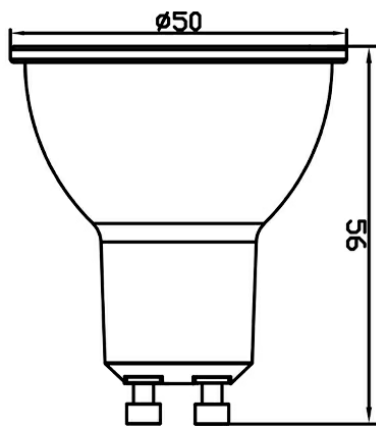

Braytron

PRODUCT DATASHEET

MODEL NO BA24-00553

DESCRIPTION BRY-ADVANCE-5W-GU10-110D-6500K-LED BULB

BRAYTRON SRL

Bulavardul Iuliu Maniu, Nr.616, Sector 6, 061129, Bucuresti-ROMANIA

info@braytron.com

www.braytron.com

Page 1-2