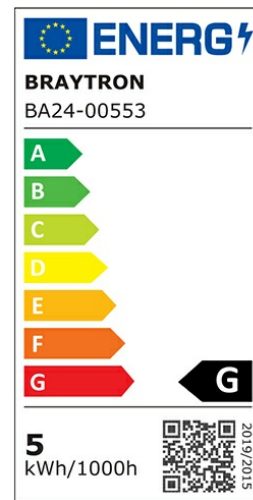

Braytron

PRODUCT DATASHEET

MODEL NO BA24-00553

DESCRIPTION BRY-ADVANCE-5W-GU10-110D-6500K-LED BULB

BRAYTRON SRL

Bulavardul Iuliu Maniu, Nr.616, Sector 6, 061129, Bucuresti-ROMANIA

info@braytron.com

www.braytron.com

Page 1-2

General Characteristics

Model No	:	BA24-00553
Main Family	:	Bulbs & Tubes
Sub Family	:	GU10 Bulbs
Type	:	GU10
Lamp Shape	:	Non-Directional
Dimmable	:	Not-Dimmable
Light Source	:	LED
Socket	:	GU10
Warranty	:	2 years
Class	:	Class II
IP	:	IP20

Electrical Characteristics

Lifetime	:	15000 h
Voltage	:	220-240V
Power Factor	:	>0,5
Material	:	PBT
Working Temperature	:	-20 C+40 C
Frequency	:	50-60 Hz
Current	:	43 mA

Package Informations

N.W.	:	2,50 kgs
G.W.	:	3,70 kgs
PCS/CTN	:	100 pcs
Length	:	535 mm
Width	:	280 mm
Height	:	150 mm
EAN	:	5949097700408

Product Characteristics

Wattage	:	5 w
Color Temperature	:	6500K
Quse Lumen	:	430 lm
Color Rendering Index (CRI)	:	>80
Energy Efficiency Level	:	F
Beam Angle	:	110° Degrees
Equivalent	:	50 w
Color Category	:	Cool White