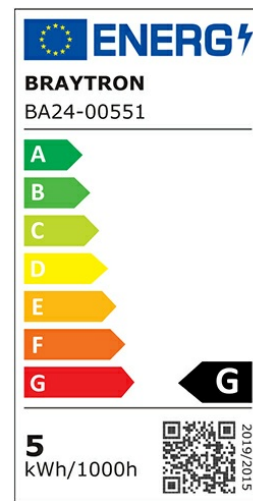

PRODUCT DATASHEET

MODEL NO BA24-00551

DESCRIPTION BRY-ADVANCE-5W-GU10-110D-4000K-LED BULB

General Characteristics

Model No	:	BA24-00551
Main Family	:	Bulbs & Tubes
Sub Family	:	GU10 Bulbs
Type	:	GU10
Lamp Shape	:	Non-Directional
Dimmable	:	Not-Dimmable
Light Source	:	LED
Socket	:	GU10
Warranty	:	2 years
Class	:	Class II
IP	:	IP20

Electrical Characteristics

Lifetime	:	15000 h
Voltage	:	220-240V
Power Factor	:	>0,5
Material	:	PBT
Working Temperature	:	-20 C+40 C
Frequency	:	50-60 Hz
Current	:	43 mA

Package Informations

N.W.	:	2,50 kgs
G.W.	:	3,70 kgs
PCS/CTN	:	100 pcs
Length	:	535 mm
Width	:	280 mm
Height	:	150 mm
EAN	:	5949097704758

Product Characteristics

Wattage	:	5 w
Color Temperature	:	4000K
Quse Lumen	:	430 lm
Color Rendering Index (CRI)	:	>80
Energy Efficiency Level	:	F
Beam Angle	:	110° Degrees
Equivalent	:	50 w
Color Category	:	Natural White

Dimensions & Weight

Diameter	:	50 mm
P. Height	:	56 mm
Weight	:	25 gr