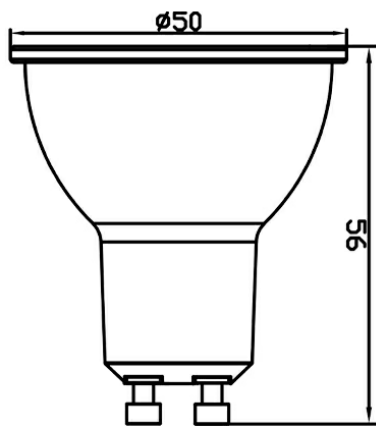

PRODUCT DATASHEET

MODEL NO BA24-00551

DESCRIPTION BRY-ADVANCE-5W-GU10-110D-4000K-LED BULB

General Characteristics

Model No	:	BA24-00551
Main Family	:	Bulbs & Tubes
Sub Family	:	GU10 Bulbs
Type	:	GU10
Lamp Shape	:	Non-Directional
Dimmable	:	Not-Dimmable
Light Source	:	LED
Socket	:	GU10
Warranty	:	2 years
Class	:	Class II
IP	:	IP20

Electrical Characteristics

Lifetime	:	15000 h
Voltage	:	220-240V
Power Factor	:	>0,5
Material	:	PBT
Working Temperature	:	-20 C+40 C
Frequency	:	50-60 Hz
Current	:	43 mA

Package Informations

N.W.	:	2,50 kgs
G.W.	:	3,70 kgs
PCS/CTN	:	100 pcs
Length	:	535 mm
Width	:	280 mm
Height	:	150 mm
EAN	:	5949097704758

Product Characteristics

Wattage	:	5 w
Color Temperature	:	4000K
Quse Lumen	:	430 lm
Color Rendering Index (CRI)	:	>80
Energy Efficiency Level	:	F
Beam Angle	:	110° Degrees
Equivalent	:	50 w
Color Category	:	Natural White

Dimensions & Weight

Diameter	:	50 mm
P. Height	:	56 mm
Weight	:	25 gr