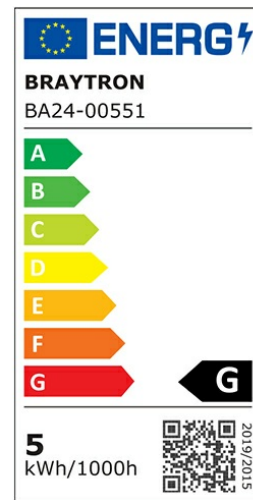

Braytron

PRODUCT DATASHEET

MODEL NO BA24-00551

DESCRIPTION BRY-ADVANCE-5W-GU10-110D-4000K-LED BULB

BRAYTRON SRL

Bulavardul Iuliu Maniu, Nr.616, Sector 6, 061129, Bucuresti-ROMANIA

info@braytron.com

www.braytron.com

General Characteristics

Model No	:	BA24-00551
Main Family	:	Bulbs & Tubes
Sub Family	:	GU10 Bulbs
Type	:	GU10
Lamp Shape	:	Non-Directional
Dimmable	:	Not-Dimmable
Light Source	:	LED
Socket	:	GU10
Warranty	:	2 years
Class	:	Class II
IP	:	IP20

Electrical Characteristics

Lifetime	:	15000 h
Voltage	:	220-240V
Power Factor	:	>0,5
Material	:	PBT
Working Temperature	:	-20 C+40 C
Frequency	:	50-60 Hz
Current	:	43 mA

Package Informations

N.W.	:	2,50 kgs
G.W.	:	3,70 kgs
PCS/CTN	:	100 pcs
Length	:	535 mm
Width	:	280 mm
Height	:	150 mm
EAN	:	5949097704758

Product Characteristics

Wattage	:	5 w
Color Temperature	:	4000K
Quse Lumen	:	430 lm
Color Rendering Index (CRI)	:	>80
Energy Efficiency Level	:	F
Beam Angle	:	110° Degrees
Equivalent	:	50 w
Color Category	:	Natural White