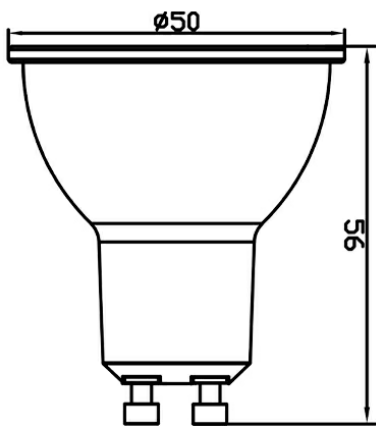

Braytron

PRODUCT DATASHEET

MODEL NO BA24-00551

DESCRIPTION BRY-ADVANCE-5W-GU10-110D-4000K-LED BULB

BRAYTRON SRL

Bulavardul Iuliu Maniu, Nr.616, Sector 6, 061129, Bucuresti-ROMANIA

info@braytron.com

www.braytron.com