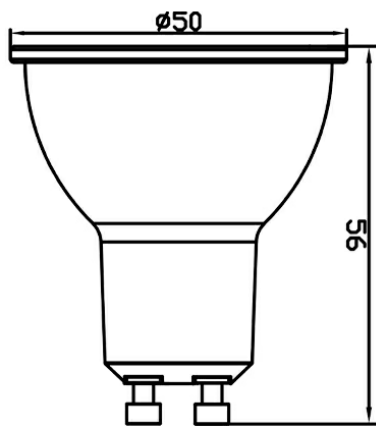

PRODUCT DATASHEET

MODEL NO BA24-00550

DESCRIPTION BRY-ADVANCE-5W-GU10-110D-3000K-LED BULB

General Characteristics

Model No	:	BA24-00550
Main Family	:	Bulbs & Tubes
Sub Family	:	GU10 Bulbs
Type	:	GU10
Lamp Shape	:	Non-Directional
Dimmable	:	Not-Dimmable
Light Source	:	LED
Socket	:	GU10
Warranty	:	2 years
Class	:	Class II
IP	:	IP20

Electrical Characteristics

Lifetime	:	15000 h
Voltage	:	220-240V
Power Factor	:	>0,5
Material	:	PBT
Working Temperature	:	-20 C+40 C
Frequency	:	50-60 Hz
Current	:	43 mA

Package Informations

N.W.	:	2,50 kgs
G.W.	:	3,70 kgs
PCS/CTN	:	100 pcs
Length	:	535 mm
Width	:	280 mm
Height	:	150 mm
EAN	:	5949097700392

Product Characteristics

Wattage	:	5 w
Color Temperature	:	3000K
Quse Lumen	:	430 lm
Color Rendering Index (CRI)	:	>80
Energy Efficiency Level	:	F
Beam Angle	:	110° Degrees
Equivalent	:	50 w
Color Category	:	Warm White

Dimensions & Weight

Diameter	:	50 mm
P. Height	:	56 mm
Weight	:	25 gr