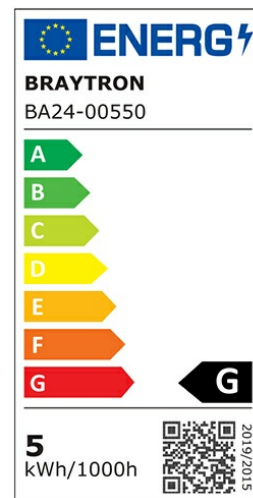

PRODUCT DATASHEET

MODEL NO BA24-00550

DESCRIPTION BRY-ADVANCE-5W-GU10-110D-3000K-LED BULB

General Characteristics

Model No	:	BA24-00550
Main Family	:	Bulbs & Tubes
Sub Family	:	GU10 Bulbs
Type	:	GU10
Lamp Shape	:	Non-Directional
Dimmable	:	Not-Dimmable
Light Source	:	LED
Socket	:	GU10
Warranty	:	2 years
Class	:	Class II
IP	:	IP20

Electrical Characteristics

Lifetime	:	15000 h
Voltage	:	220-240V
Power Factor	:	>0,5
Material	:	PBT
Working Temperature	:	-20 C+40 C
Frequency	:	50-60 Hz
Current	:	43 mA

Package Informations

N.W.	:	2,50 kgs
G.W.	:	3,70 kgs
PCS/CTN	:	100 pcs
Length	:	535 mm
Width	:	280 mm
Height	:	150 mm
EAN	:	5949097700392

Product Characteristics

Wattage	:	5 w
Color Temperature	:	3000K
Quse Lumen	:	430 lm
Color Rendering Index (CRI)	:	>80
Energy Efficiency Level	:	F
Beam Angle	:	110° Degrees
Equivalent	:	50 w
Color Category	:	Warm White

Dimensions & Weight

Diameter	:	50 mm
P. Height	:	56 mm
Weight	:	25 gr