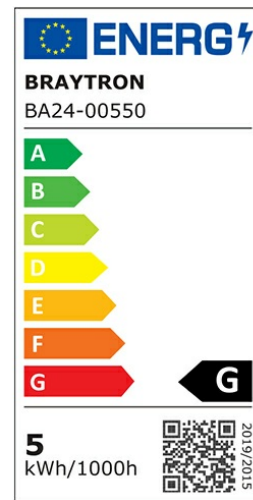

Braytron

PRODUCT DATASHEET

MODEL NO BA24-00550

DESCRIPTION BRY-ADVANCE-5W-GU10-110D-3000K-LED BULB

BRAYTRON SRL

Bulavardul Iuliu Maniu, Nr.616, Sector 6, 061129, Bucuresti-ROMANIA

info@braytron.com

www.braytron.com