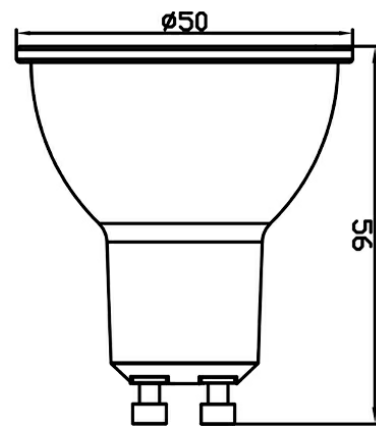

PRODUCT DATASHEET

MODEL NO BA24-00453

DESCRIPTION BRY-ADVANCE-4,5W-GU10-110D-6500K-LED BULB

General Characteristics

Model No : BA24-00453