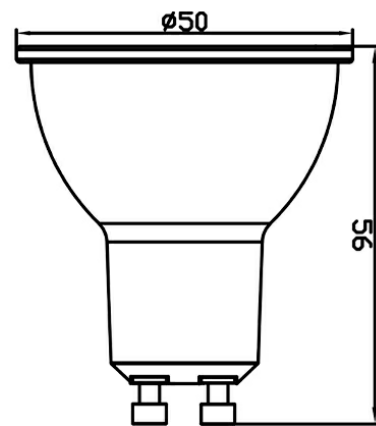

PRODUCT DATASHEET

MODEL NO BA24-00451

DESCRIPTION BRY-ADVANCE-4,5W-GU10-110D-4000K-LED BULB

General Characteristics

Model No : BA24-00451