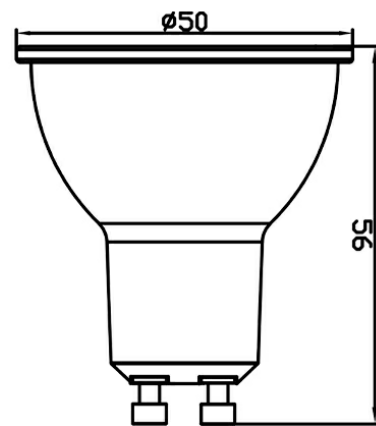

## PRODUCT DATASHEET

MODEL NO BA24-00450

DESCRIPTION BRY-ADVANCE-4,5W-GU10-110D-3000K-LED BULB

**General Characteristics**

**Model No** : BA24-00450