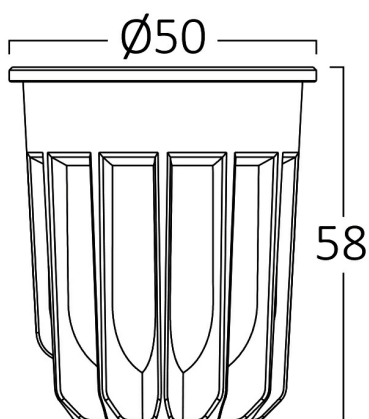

PRODUCT DATASHEET

MODEL NO BA23-31081

DESCRIPTION BRY-PREMIUM-10W-3IN1-38D-MR16 LED MODUL

General Characteristics

Model No	:	BA23-31081
Main Family	:	Bulbs & Tubes
Sub Family	:	MR16 Modul
Type	:	Led Modul
Lamp Shape	:	Directional
Dimmable	:	Not-Dimmable
Light Source	:	LED
Socket	:	MR16
Warranty	:	2 years
Class	:	Class II
IP	:	IP20

Electrical Characteristics

Lifetime	:	15000 h
Voltage	:	220-240V
Power Factor	:	>0,5
Material	:	PBT
Working Temperature	:	-20 C+40 C
Frequency	:	50-60 Hz
Current	:	70 mA

Package Informations

N.W.	:	5,10 kgs
G.W.	:	6,35 kgs
PCS/CTN	:	100 pcs
Length	:	305 mm
Width	:	305 mm
Height	:	285 mm
EAN	:	5949097730368

Product Characteristics

Wattage	:	10 w
Color Temperature	:	3IN1
Quse Lumen	:	900 lm
Color Rendering Index (CRI)	:	>80
Energy Efficiency Level	:	F
Beam Angle	:	38° Degrees
Equivalent	:	70 w
Color Category	:	Natural White

Dimensions & Weight

Diameter	:	50 mm
P. Height	:	58 mm
Weight	:	51 gr