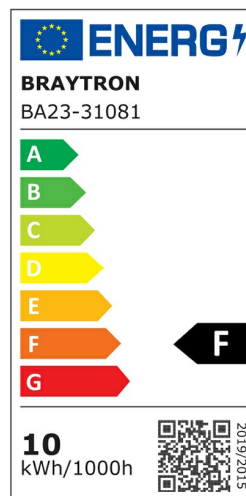

PRODUCT DATASHEET

MODEL NO BA23-31081

DESCRIPTION BRY-PREMIUM-10W-3IN1-38D-MR16 LED MODUL

General Characteristics

Model No	:	BA23-31081
Main Family	:	Bulbs & Tubes
Sub Family	:	MR16 Modul
Type	:	Led Modul
Lamp Shape	:	Directional
Dimmable	:	Not-Dimmable
Light Source	:	LED
Socket	:	MR16
Warranty	:	2 years
Class	:	Class II
IP	:	IP20

Electrical Characteristics

Lifetime	:	15000 h
Voltage	:	220-240V
Power Factor	:	>0,5
Material	:	PBT
Working Temperature	:	-20 C+40 C
Frequency	:	50-60 Hz
Current	:	70 mA

Package Informations

N.W.	:	5,10 kgs
G.W.	:	6,35 kgs
PCS/CTN	:	100 pcs
Length	:	305 mm
Width	:	305 mm
Height	:	285 mm
EAN	:	5949097730368

Product Characteristics

Wattage	:	10 w
Color Temperature	:	3IN1
Quse Lumen	:	900 lm
Color Rendering Index (CRI)	:	>80
Energy Efficiency Level	:	F
Beam Angle	:	38° Degrees
Equivalent	:	70 w
Color Category	:	Natural White

Dimensions & Weight

Diameter	:	50 mm
P. Height	:	58 mm
Weight	:	51 gr