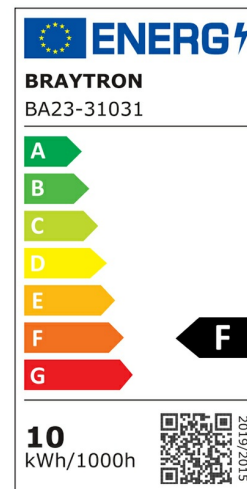

PRODUCT DATASHEET

MODEL NO BA23-31031

DESCRIPTION BRY-PREMIUM-10W-6500K-38D-MR16 LED MODUL

General Characteristics

Model No	:	BA23-31031
Main Family	:	Bulbs & Tubes
Sub Family	:	MR16 Modul
Type	:	Led Modul
Lamp Shape	:	Directional
Dimmable	:	Not-Dimmable
Light Source	:	LED
Socket	:	MR16
Warranty	:	2 years
Class	:	Class II
IP	:	IP20

Electrical Characteristics

Lifetime	:	15000 h
Voltage	:	220-240V
Power Factor	:	>0,5
Material	:	PBT
Working Temperature	:	-20 C+40 C
Frequency	:	50-60 Hz
Current	:	70 mA

Package Informations

N.W.	:	5,10 kgs
G.W.	:	6,35 kgs
PCS/CTN	:	100 pcs
Length	:	305 mm
Width	:	305 mm
Height	:	285 mm
EAN	:	5949097730375

Product Characteristics

Wattage	:	10 w
Color Temperature	:	6500K
Quse Lumen	:	900 lm
Color Rendering Index (CRI)	:	>80
Energy Efficiency Level	:	F
Beam Angle	:	38° Degrees
Equivalent	:	70 w
Color Category	:	Cool White

Dimensions & Weight

Diameter	:	50 mm
P. Height	:	58 mm
Weight	:	51 gr