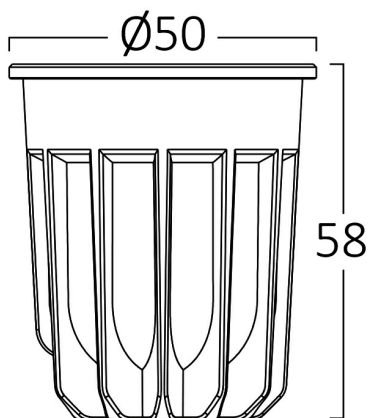

PRODUCT DATASHEET

MODEL NO BA23-31031

DESCRIPTION BRY-PREMIUM-10W-6500K-38D-MR16 LED MODUL

General Characteristics

Model No	:	BA23-31031
Main Family	:	Bulbs & Tubes
Sub Family	:	MR16 Modul
Type	:	Led Modul
Lamp Shape	:	Directional
Dimmable	:	Not-Dimmable
Light Source	:	LED
Socket	:	MR16
Warranty	:	2 years
Class	:	Class II
IP	:	IP20

Electrical Characteristics

Lifetime	:	15000 h
Voltage	:	220-240V
Power Factor	:	>0,5
Material	:	PBT
Working Temperature	:	-20 C+40 C
Frequency	:	50-60 Hz
Current	:	70 mA

Package Informations

N.W.	:	5,10 kgs
G.W.	:	6,35 kgs
PCS/CTN	:	100 pcs
Length	:	305 mm
Width	:	305 mm
Height	:	285 mm
EAN	:	5949097730375

Product Characteristics

Wattage	:	10 w
Color Temperature	:	6500K
Quse Lumen	:	900 lm
Color Rendering Index (CRI)	:	>80
Energy Efficiency Level	:	F
Beam Angle	:	38° Degrees
Equivalent	:	70 w
Color Category	:	Cool White

Dimensions & Weight

Diameter	:	50 mm
P. Height	:	58 mm
Weight	:	51 gr