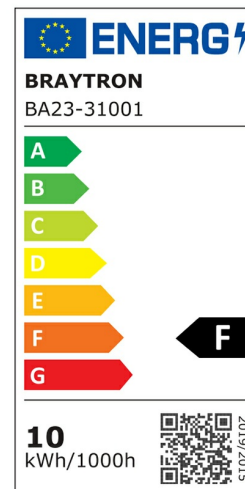

## PRODUCT DATASHEET

MODEL NO BA23-31001

DESCRIPTION BRY-PREMIUM-10W-3000K-38D-MR16 LED MODUL

BRAYTRON SRL

Bulavardul iuliu maniu, Nr.616, Sector 6, 061129, Bucuresti-ROMANIA

info@braytron.com

www.braytron.com

### Product Characteristics

Wattage	:	10 w
Color Temperature	:	3000K
Quse Lumen	:	900 lm
Color Rendering Index (CRI)	:	>80
Energy Efficiency Level	:	F
Beam Angle	:	38° Degrees
Equivalent	:	70 w
Color Category	:	Warm White