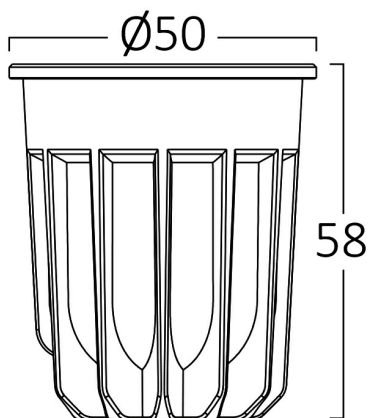

PRODUCT DATASHEET

MODEL NO BA23-31001

DESCRIPTION BRY-PREMIUM-10W-3000K-38D-MR16 LED MODUL

General Characteristics

Model No	:	BA23-31001
Main Family	:	Bulbs & Tubes
Sub Family	:	MR16 Modul
Type	:	Led Modul
Lamp Shape	:	Directional
Dimmable	:	Not-Dimmable
Light Source	:	LED
Socket	:	MR16
Warranty	:	2 years
Class	:	Class II
IP	:	IP20

Electrical Characteristics

Lifetime	:	15000 h
Voltage	:	220-240V
Power Factor	:	>0,5
Material	:	PBT
Working Temperature	:	-20 C+40 C
Frequency	:	50-60 Hz
Current	:	70 mA

Package Informations

N.W.	:	5,10 kgs
G.W.	:	6,40 kgs
PCS/CTN	:	100 pcs
Length	:	305 mm
Width	:	305 mm
Height	:	285 mm
EAN	:	5949097730351

Product Characteristics

Wattage	:	10 w
Color Temperature	:	3000K
Quse Lumen	:	900 lm
Color Rendering Index (CRI)	:	>80
Energy Efficiency Level	:	F
Beam Angle	:	38° Degrees
Equivalent	:	70 w
Color Category	:	Warm White

Dimensions & Weight

Diameter	:	50 mm
P. Height	:	58 mm
Weight	:	51 gr