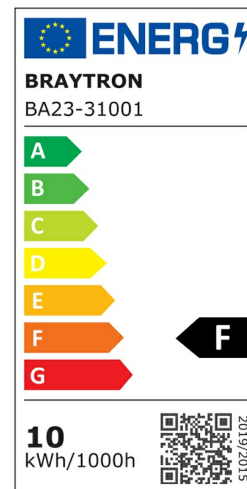

PRODUCT DATASHEET

MODEL NO BA23-31001

DESCRIPTION BRY-PREMIUM-10W-3000K-38D-MR16 LED MODUL

General Characteristics

Model No	:	BA23-31001
Main Family	:	Bulbs & Tubes
Sub Family	:	MR16 Modul
Type	:	Led Modul
Lamp Shape	:	Directional
Dimmable	:	Not-Dimmable
Light Source	:	LED
Socket	:	MR16
Warranty	:	2 years
Class	:	Class II
IP	:	IP20

Electrical Characteristics

Lifetime	:	15000 h
Voltage	:	220-240V
Power Factor	:	>0,5
Material	:	PBT
Working Temperature	:	-20 C+40 C
Frequency	:	50-60 Hz
Current	:	70 mA

Package Informations

N.W.	:	5,10 kgs
G.W.	:	6,40 kgs
PCS/CTN	:	100 pcs
Length	:	305 mm
Width	:	305 mm
Height	:	285 mm
EAN	:	5949097730351

Product Characteristics

Wattage	:	10 w
Color Temperature	:	3000K
Quse Lumen	:	900 lm
Color Rendering Index (CRI)	:	>80
Energy Efficiency Level	:	F
Beam Angle	:	38° Degrees
Equivalent	:	70 w
Color Category	:	Warm White

Dimensions & Weight

Diameter	:	50 mm
P. Height	:	58 mm
Weight	:	51 gr