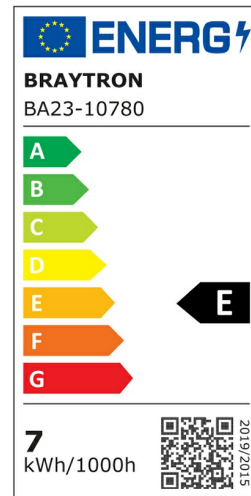

Braytron

PRODUCT DATASHEET

MODEL NO BA23-10780

DESCRIPTION BRY-PREMIUM-7W-3IN1-60D-MR16 LED MODUL

BRAYTRON SRL

Bulavardul iuliu maniu, Nr.616, Sector 6, 061129, Bucuresti-ROMANIA

info@braytron.com

www.braytron.com

General Characteristics

Model No	:	BA23-10780
Main Family	:	Bulbs & Tubes
Sub Family	:	MR16 Modul
Type	:	Led Modul
Lamp Shape	:	Directional
Dimmable	:	Not-Dimmable
Light Source	:	LED
Socket	:	MR16
Warranty	:	2 years
Class	:	Class II
IP	:	IP20

Electrical Characteristics

Lifetime	:	15000 h
Voltage	:	220-240V
Power Factor	:	>0,5
Material	:	PBT
Working Temperature	:	-20 C+40 C
Frequency	:	50-60 Hz
Current	:	57 mA

Package Informations

N.W.	:	3,20 kgs
G.W.	:	4,40 kgs
PCS/CTN	:	100 pcs
Length	:	535 mm
Width	:	280 mm
Height	:	135 mm
EAN	:	5949097734427

Product Characteristics

Wattage	:	7 w
Color Temperature	:	3IN1
Quse Lumen	:	700 lm
Color Rendering Index (CRI)	:	>80
Energy Efficiency Level	:	E
Beam Angle	:	60° Degrees
Equivalent	:	70 w
Color Category	:	3IN1