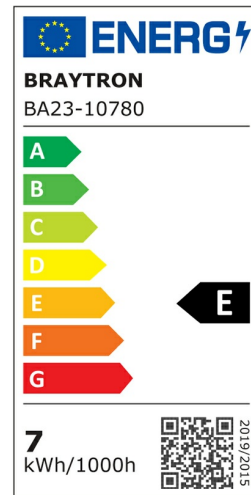

PRODUCT DATASHEET

MODEL NO BA23-10780

DESCRIPTION BRY-PREMIUM-7W-3IN1-60D-MR16 LED MODUL

General Characteristics

Model No	:	BA23-10780
Main Family	:	Bulbs & Tubes
Sub Family	:	MR16 Modul
Type	:	Led Modul
Lamp Shape	:	Directional
Dimmable	:	Not-Dimmable
Light Source	:	LED
Socket	:	MR16
Warranty	:	2 years
Class	:	Class II
IP	:	IP20

Electrical Characteristics

Lifetime	:	15000 h
Voltage	:	220-240V
Power Factor	:	>0,5
Material	:	PBT
Working Temperature	:	-20 C+40 C
Frequency	:	50-60 Hz
Current	:	57 mA

Package Informations

N.W.	:	3,20 kgs
G.W.	:	4,40 kgs
PCS/CTN	:	100 pcs
Length	:	535 mm
Width	:	280 mm
Height	:	135 mm
EAN	:	5949097734427

Product Characteristics

Wattage	:	7 w
Color Temperature	:	3IN1
Quse Lumen	:	700 lm
Color Rendering Index (CRI)	:	>80
Energy Efficiency Level	:	E
Beam Angle	:	60° Degrees
Equivalent	:	70 w
Color Category	:	3IN1

Dimensions & Weight

Diameter	:	50 mm
P. Height	:	26 mm
Weight	:	32 gr