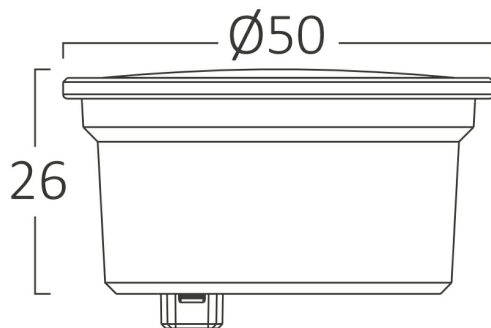

PRODUCT DATASHEET

MODEL NO BA23-10780

DESCRIPTION BRY-PREMIUM-7W-3IN1-60D-MR16 LED MODUL

General Characteristics

Model No	:	BA23-10780
Main Family	:	Bulbs & Tubes
Sub Family	:	MR16 Modul
Type	:	Led Modul
Lamp Shape	:	Directional
Dimmable	:	Not-Dimmable
Light Source	:	LED
Socket	:	MR16
Warranty	:	2 years
Class	:	Class II
IP	:	IP20

Electrical Characteristics

Lifetime	:	15000 h
Voltage	:	220-240V
Power Factor	:	>0,5
Material	:	PBT
Working Temperature	:	-20 C+40 C
Frequency	:	50-60 Hz
Current	:	57 mA

Package Informations

N.W.	:	3,20 kgs
G.W.	:	4,40 kgs
PCS/CTN	:	100 pcs
Length	:	535 mm
Width	:	280 mm
Height	:	135 mm
EAN	:	5949097734427

Product Characteristics

Wattage	:	7 w
Color Temperature	:	3IN1
Quse Lumen	:	700 lm
Color Rendering Index (CRI)	:	>80
Energy Efficiency Level	:	E
Beam Angle	:	60° Degrees
Equivalent	:	70 w
Color Category	:	3IN1

Dimensions & Weight

Diameter	:	50 mm
P. Height	:	26 mm
Weight	:	32 gr