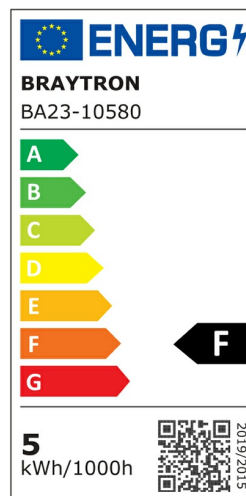

PRODUCT DATASHEET

MODEL NO BA23-10580

DESCRIPTION BRY-PREMIUM-5W-3IN1-45D-MR16 LED MODUL

General Characteristics

Model No	:	BA23-10580
Main Family	:	Bulbs & Tubes
Sub Family	:	MR16 Bulbs
Type	:	Led Modul
Body Color	:	White
Lamp Shape	:	Directional
Dimmable	:	Not-Dimmable
Light Source	:	LED
Socket	:	MR16
Warranty	:	2 years
Class	:	Class II
IP	:	IP20

Electrical Characteristics

Lifetime	:	15000 h
Voltage	:	220-240V
Power Factor	:	>0,5
Material	:	PBT
Working Temperature	:	-20 C+40 C
Frequency	:	50-60 Hz
Current	:	43 mA

Package Informations

N.W.	:	3,34 kgs
G.W.	:	4,50 kgs
PCS/CTN	:	100 pcs
Length	:	530 mm
Width	:	280 mm
Height	:	135 mm
EAN	:	5949097736247

Product Characteristics

Wattage	:	5 w
Color Temperature	:	3IN1
Quse Lumen	:	380 lm
Color Rendering Index (CRI)	:	>80
Energy Efficiency Level	:	F
Beam Angle	:	45° Degrees
Equivalent	:	50 w
Color Category	:	3IN1

Dimensions & Weight

Diameter	:	50 mm
P. Height	:	26 mm
Weight	:	33,4 gr