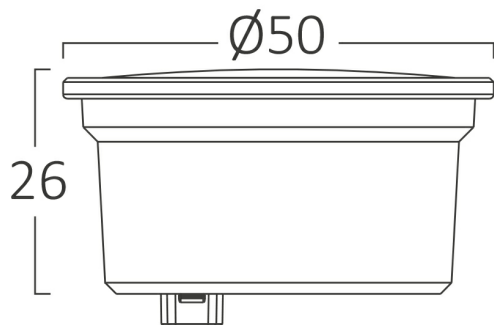

PRODUCT DATASHEET

MODEL NO BA23-10580

DESCRIPTION BRY-PREMIUM-5W-3IN1-45D-MR16 LED MODUL

General Characteristics

Model No	:	BA23-10580
Main Family	:	Bulbs & Tubes
Sub Family	:	MR16 Bulbs
Type	:	Led Modul
Body Color	:	White
Lamp Shape	:	Directional
Dimmable	:	Not-Dimmable
Light Source	:	LED
Socket	:	MR16
Warranty	:	2 years
Class	:	Class II
IP	:	IP20

Electrical Characteristics

Lifetime	:	15000 h
Voltage	:	220-240V
Power Factor	:	>0,5
Material	:	PBT
Working Temperature	:	-20 C+40 C
Frequency	:	50-60 Hz
Current	:	43 mA

Package Informations

N.W.	:	3,34 kgs
G.W.	:	4,50 kgs
PCS/CTN	:	100 pcs
Length	:	530 mm
Width	:	280 mm
Height	:	135 mm
EAN	:	5949097736247

Product Characteristics

Wattage	:	5 w
Color Temperature	:	3IN1
Quse Lumen	:	380 lm
Color Rendering Index (CRI)	:	>80
Energy Efficiency Level	:	F
Beam Angle	:	45° Degrees
Equivalent	:	50 w
Color Category	:	3IN1

Dimensions & Weight

Diameter	:	50 mm
P. Height	:	26 mm
Weight	:	33,4 gr