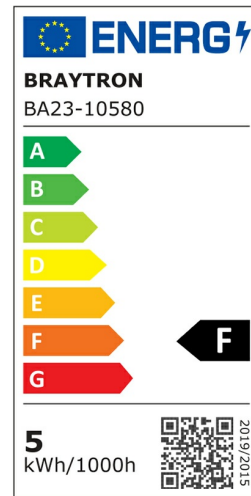

## PRODUCT DATASHEET

MODEL NO BA23-10580

DESCRIPTION BRY-PREMIUM-5W-3IN1-45D-MR16 LED MODUL

BRAYTRON SRL

Bulavardul Iuliu Maniu, Nr.616, Sector 6, 061129, Bucuresti-ROMANIA

info@braytron.com

www.braytron.com

### General Characteristics

Model No	:	BA23-10580
Main Family	:	Bulbs & Tubes
Sub Family	:	MR16 Bulbs
Type	:	Led Modul
Body Color	:	White
Lamp Shape	:	Directional
Dimmable	:	Not-Dimmable
Light Source	:	LED
Socket	:	MR16
Warranty	:	2 years
Class	:	Class II
IP	:	IP20

### Product Characteristics

Wattage	:	5 w
Color Temperature	:	3IN1
Quse Lumen	:	380 lm
Color Rendering Index (CRI)	:	>80
Energy Efficiency Level	:	F
Beam Angle	:	45° Degrees
Equivalent	:	50 w
Color Category	:	3IN1

### Dimensions & Weight

Diameter	:	50 mm
P. Height	:	26 mm
Weight	:	33,4 gr