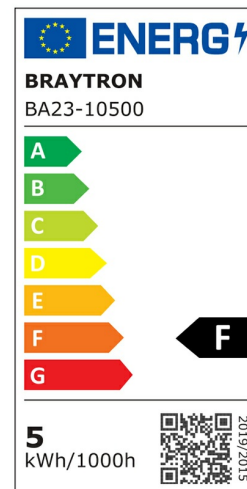

PRODUCT DATASHEET

MODEL NO BA23-10500

DESCRIPTION BRY-PREMIUM-5W-3000K-45D-MR16 LED MODUL