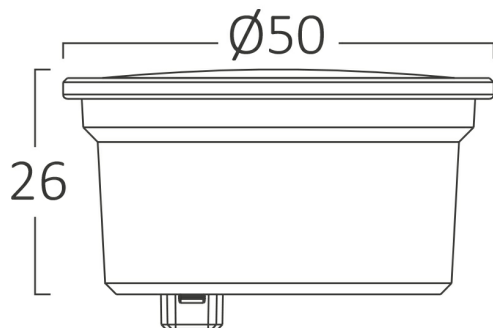

PRODUCT DATASHEET

MODEL NO BA23-10500

DESCRIPTION BRY-PREMIUM-5W-3000K-45D-MR16 LED MODUL

General Characteristics

Model No	:	BA23-10500
Main Family	:	Bulbs & Tubes
Sub Family	:	MR16 Bulbs
Type	:	Led Modul
Body Color	:	White
Lamp Shape	:	Directional
Dimmable	:	Not-Dimmable
Light Source	:	LED
Socket	:	MR16
Warranty	:	2 years
Class	:	Class II
IP	:	IP20

Electrical Characteristics

Lifetime	:	15000 h
Voltage	:	220-240V
Power Factor	:	>0,5
Material	:	PBT
Working Temperature	:	-20 C+40 C
Frequency	:	50-60 Hz
Current	:	43 mA

Package Informations

N.W.	:	3,20 kgs
G.W.	:	4,40 kgs
PCS/CTN	:	100 pcs
Length	:	530 mm
Width	:	280 mm
Height	:	135 mm
EAN	:	5949097730788

Product Characteristics

Wattage	:	5 w
Color Temperature	:	3000K
Quse Lumen	:	380 lm
Color Rendering Index (CRI)	:	>80
Energy Efficiency Level	:	F
Beam Angle	:	45° Degrees
Equivalent	:	50 w
Color Category	:	Warm White

Dimensions & Weight

Diameter	:	50 mm
P. Height	:	26 mm
Weight	:	32 gr