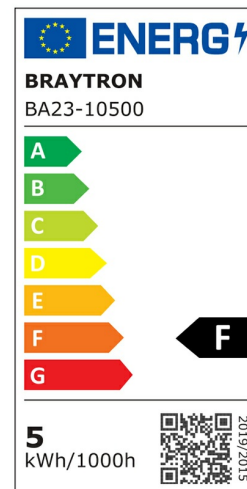

PRODUCT DATASHEET

MODEL NO BA23-10500

DESCRIPTION BRY-PREMIUM-5W-3000K-45D-MR16 LED MODUL

General Characteristics

Model No	:	BA23-10500
Main Family	:	Bulbs & Tubes
Sub Family	:	MR16 Bulbs
Type	:	Led Modul
Body Color	:	White
Lamp Shape	:	Directional
Dimmable	:	Not-Dimmable
Light Source	:	LED
Socket	:	MR16
Warranty	:	2 years
Class	:	Class II
IP	:	IP20

Electrical Characteristics

Lifetime	:	15000 h
Voltage	:	220-240V
Power Factor	:	>0,5
Material	:	PBT
Working Temperature	:	-20 C+40 C
Frequency	:	50-60 Hz
Current	:	43 mA

Package Informations

N.W.	:	3,20 kgs
G.W.	:	4,40 kgs
PCS/CTN	:	100 pcs
Length	:	530 mm
Width	:	280 mm
Height	:	135 mm
EAN	:	5949097730788

Product Characteristics

Wattage	:	5 w
Color Temperature	:	3000K
Quse Lumen	:	380 lm
Color Rendering Index (CRI)	:	>80
Energy Efficiency Level	:	F
Beam Angle	:	45° Degrees
Equivalent	:	50 w
Color Category	:	Warm White

Dimensions & Weight

Diameter	:	50 mm
P. Height	:	26 mm
Weight	:	32 gr